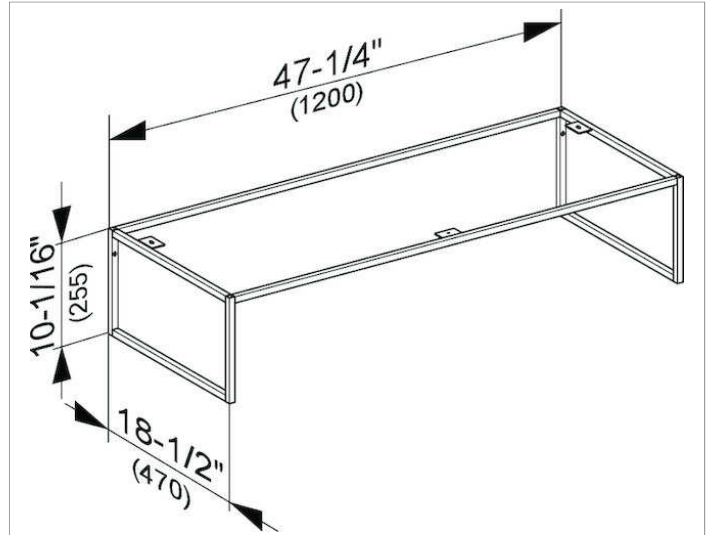

Plan
32998300005 Base support

PRODUCT

DRAWING

SURFACE

white

DIMENSION

47,24 x 10,04 x 18,5 "

Warranty: KEUCO products are covered by a 5-year manufacturer's warranty, in effect from the date of purchase. During this time, proven product defects will be remedied free of charge. Warranty claims must be filed in writing, including a detailed description of the defect immediately after a defect has occurred. For a copy of our detailed product warranty policy, please contact us at office-usa@keuco.com.