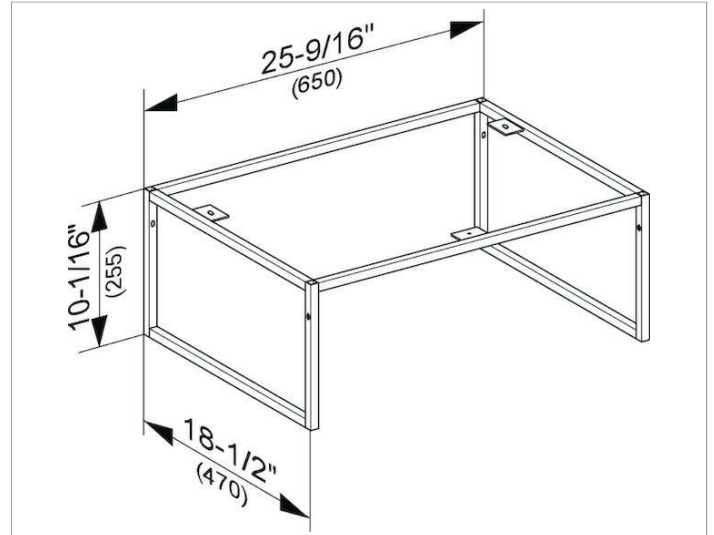

Plan
32998300002 Base support

PRODUCT

DRAWING

SURFACE

white

DIMENSION

25,59 x 10,04 x 18,5 "

Warranty: KEUCO products are covered by a 5-year manufacturer's warranty, in effect from the date of purchase. During this time, proven product defects will be remedied free of charge. Warranty claims must be filed in writing, including a detailed description of the defect immediately after a defect has occurred. For a copy of our detailed product warranty policy, please contact us at office-usa@keuco.com.