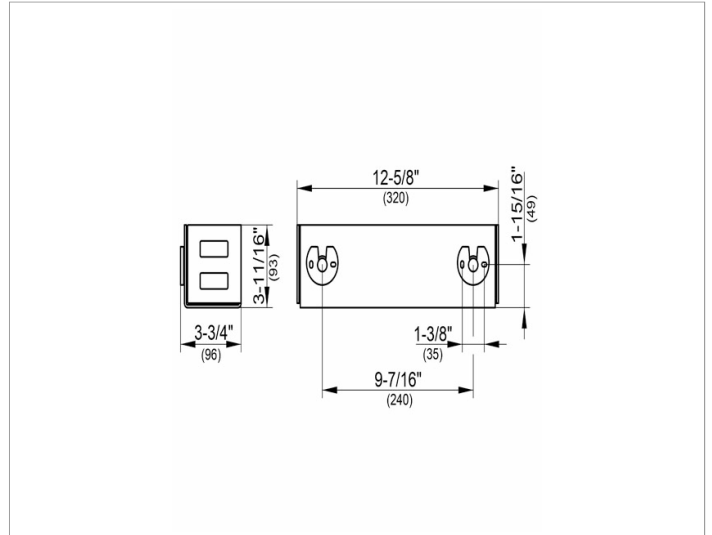

Shower shelves

24954370000 Soap wire basket

PRODUCT

DRAWING

SURFACE

dark grey (RAL 7021)

DIMENSION

12,6 x 3,66 x 3,54 "