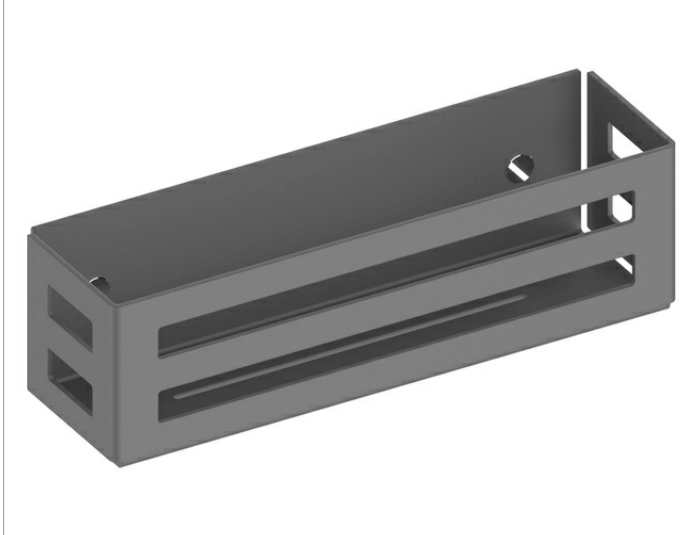

Shower shelves

24954370000 Soap wire basket

PRODUCT

DRAWING

SURFACE

dark grey (RAL 7021)

DIMENSION

12,6 x 3,66 x 3,54 "