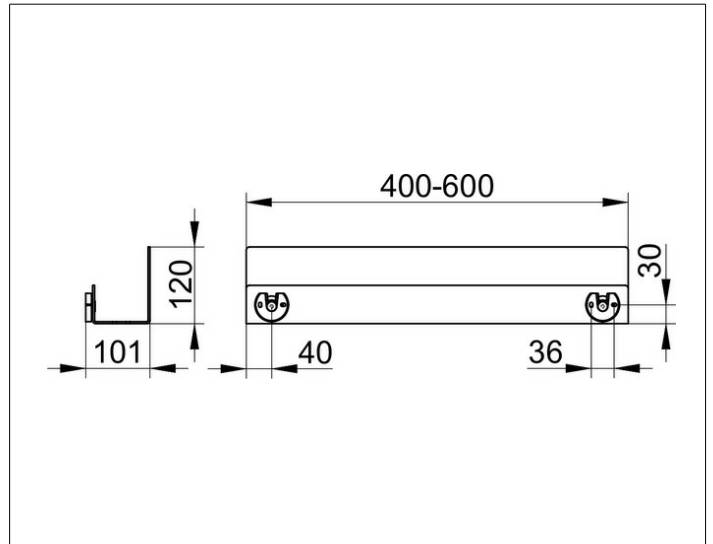

Shower shelves

24953510100 Shower shelf

PRODUCT

DRAWING

PRODUCT ATTRIBUTES

made to measure in 1 cm steps
wall mounted, removable, with concealed fastening,
with drain slots and integrated hooks

SURFACE

weiß matt

DIMENSION

400-600 x 120 x 90 mm