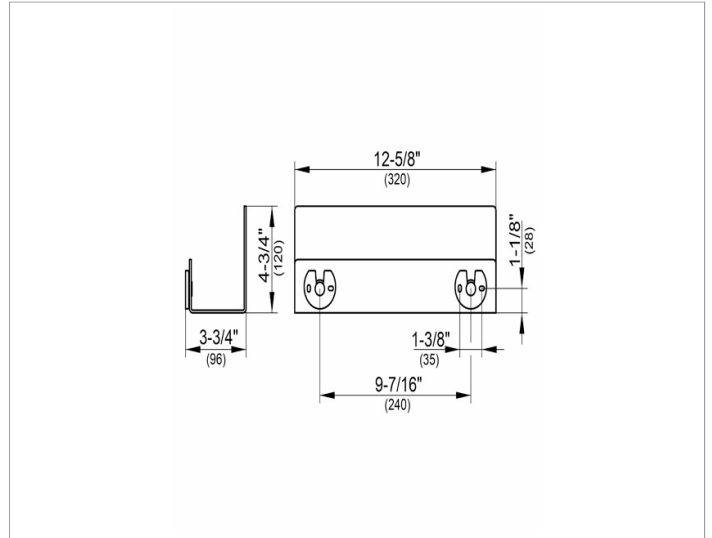

Shower shelves

2495251000 Shower shelf

PRODUCT

DRAWING

PRODUCT ATTRIBUTES

attachable, with drain slots and integrated hooks

SURFACE

white (RAL 9010)

DIMENSION

12,6 x 4,72 x 3,54 "

Warranty: KEUCO products are covered by a 5-year manufacturer's warranty, in effect from the date of purchase. During this time, proven product defects will be remedied free of charge. Warranty claims must be filed in writing, including a detailed description of the defect immediately after a defect has occurred. For a copy of our detailed product warranty policy, please contact us at office-usa@keuco.com.