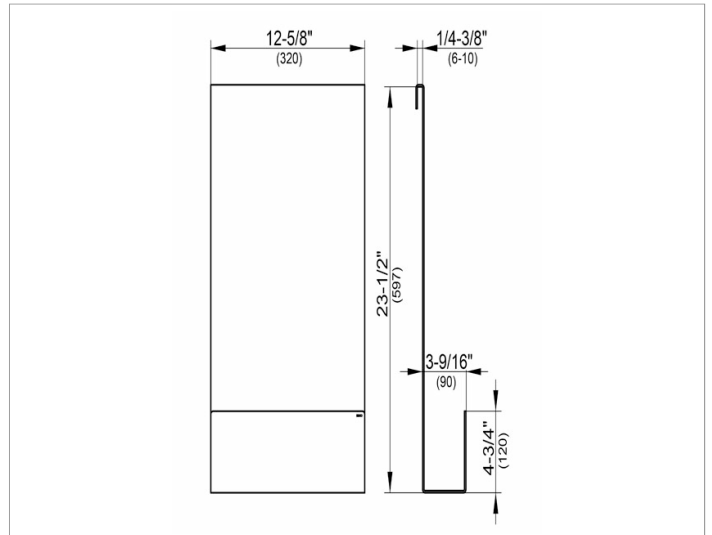

**Shower shelves**

24951510000 Shower shelf

**PRODUCT**

**DRAWING**

**PRODUCT ATTRIBUTES**

for hanging on shower glass,  
fits glass up to 3/8 inch thickness,  
with drain slots and integrated hooks

**SURFACE**

white (RAL 9010)

**DIMENSION**

12,6 x 23,62 x 3,54 "

**Warranty:** KEUCO products are covered by a 5-year manufacturer's warranty, in effect from the date of purchase. During this time, proven product defects will be remedied free of charge. Warranty claims must be filed in writing, including a detailed description of the defect immediately after a defect has occurred. For a copy of our detailed product warranty policy, please contact us at [office-usa@keuco.com](mailto:office-usa@keuco.com).