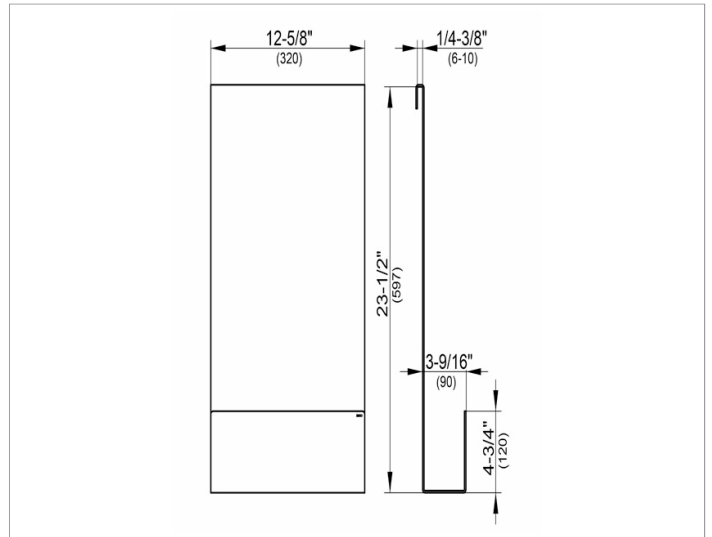

Shower shelves

24951370000 Shower shelf

PRODUCT

DRAWING

PRODUCT ATTRIBUTES

for hanging on shower glass,
fits glass up to 3/8 inch thickness,
with drain slots and integrated hooks

SURFACE

dark grey (RAL 7021)

DIMENSION

12,6 x 23,62 x 3,54 "

Warranty: KEUCO products are covered by a 5-year manufacturer's warranty, in effect from the date of purchase. During this time, proven product defects will be remedied free of charge. Warranty claims must be filed in writing, including a detailed description of the defect immediately after a defect has occurred. For a copy of our detailed product warranty policy, please contact us at office-usa@keuco.com.