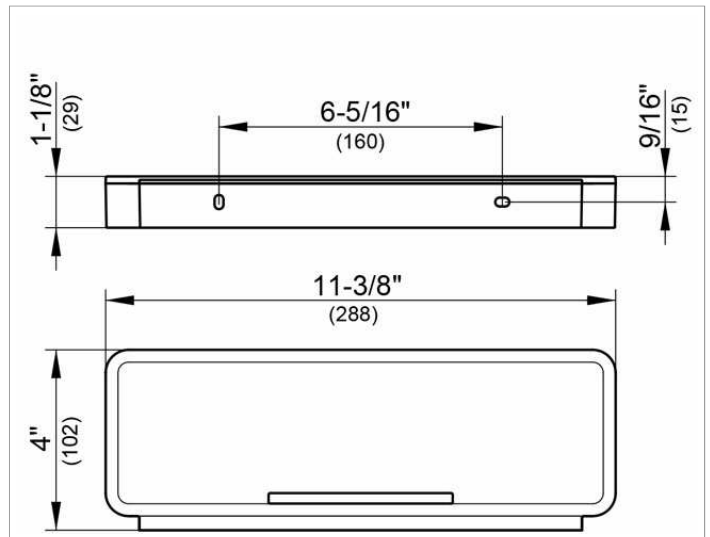

Plan
14959070038 Shower basket

PRODUCT

DRAWING

PRODUCT ATTRIBUTES

3 parts: metal bracket, detachable synthetic insert, soap resistant, shatterproof, UV-protected and integrated squeegee

SURFACE

stainless steel finish/light grey(RAL 7035)