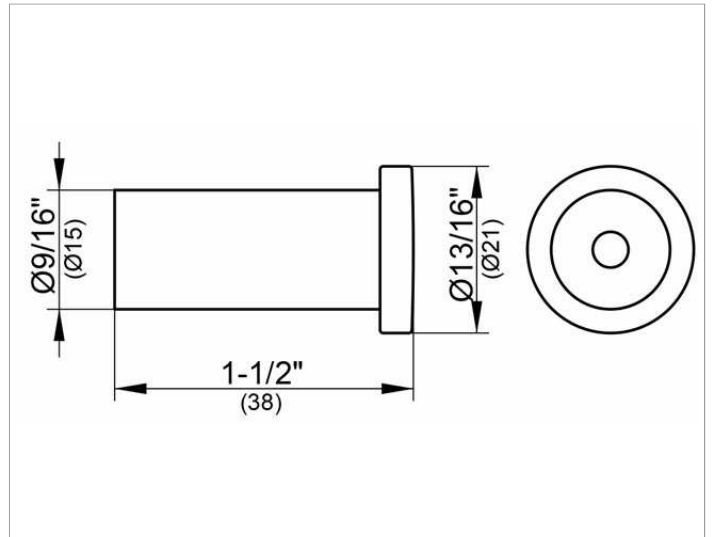

**Plan**  
**14916010000 Towel hook**

**PRODUCT**

**DRAWING**

**PRODUCT ATTRIBUTES**

single

**SURFACE**

chrome-plated

**DIMENSION**

1,5 "

**SPECIFICATIONS**

KEUCO PLAN towel hook 14916010000  
 Chrome plated towel hook in a stylish yet functional design  
 Cylindrical form with rounded edges, easy to clean  
 Depth 1-1/2", diameter of cylinder 9/16", diameter of head 13/16"  
 The towel hook is fitted with 1 hidden fixing point  
 incl. corrosion-free mounting material