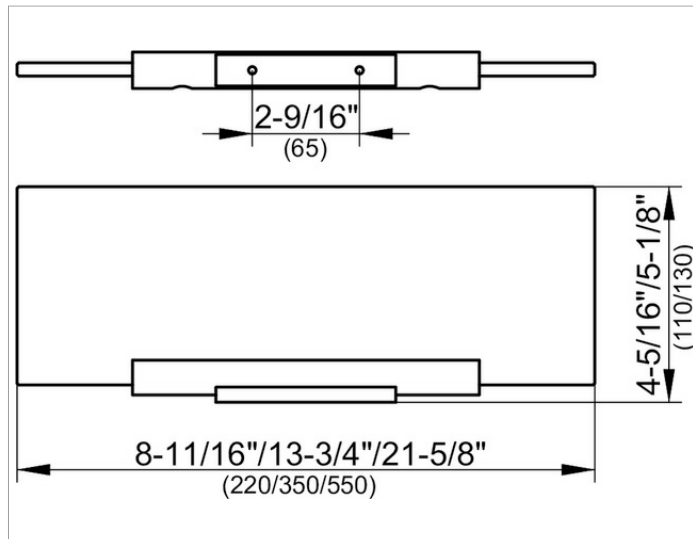

Plan
14910005500 Crystalline glass shelf

PRODUCT

DRAWING

PRODUCT ATTRIBUTES

without green tinged edge, underside matte, only

DIMENSION

21,65 x 4,72 x ,31 "

SPECIFICATIONS

KEUCO PLAN glass shelf 14910005500
 High grade crystalline glass shelf, without green tinged edge,
 Underside matt,
 Suitable shelf bracket: item no. 14910
 Width 21-5/8", depth 4-11/16", thickness 5/16"
 Overall depth (incl. wall bracket) 4-5/16"
 shelf bracket to be ordered separately!