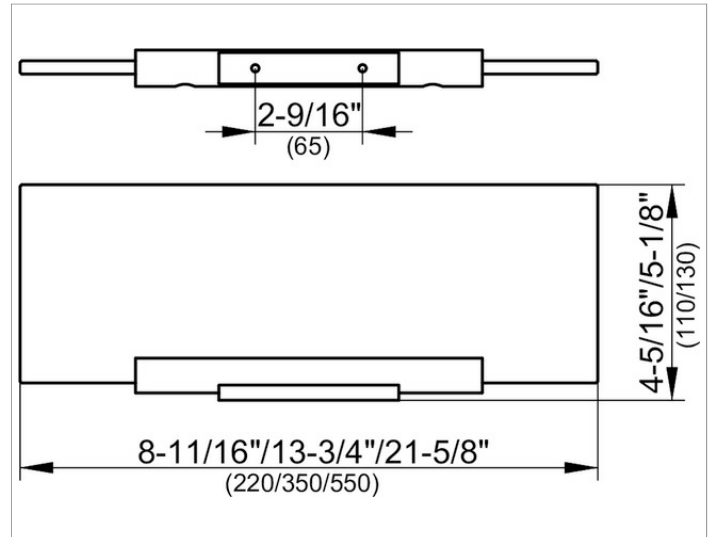

**Plan**  
**14910005300 Crystalline glass shelf**

**PRODUCT**

**DRAWING**

**PRODUCT ATTRIBUTES**

without green tinged edge, underside matte, only

**DIMENSION**

13,78 x 4,72 x ,31 "

**SPECIFICATIONS**

KEUCO PLAN glass shelf 14910005300  
 High grade crystalline glass shelf, without green tinged edge,  
 Underside matt,  
 Suitable shelf bracket: item no. 14910  
 Width 13-3/4", depth 5-1/8", thickness 5/16"  
 Overall depth (incl. wall bracket) 4-5/16"  
 shelf bracket to be ordered separately!