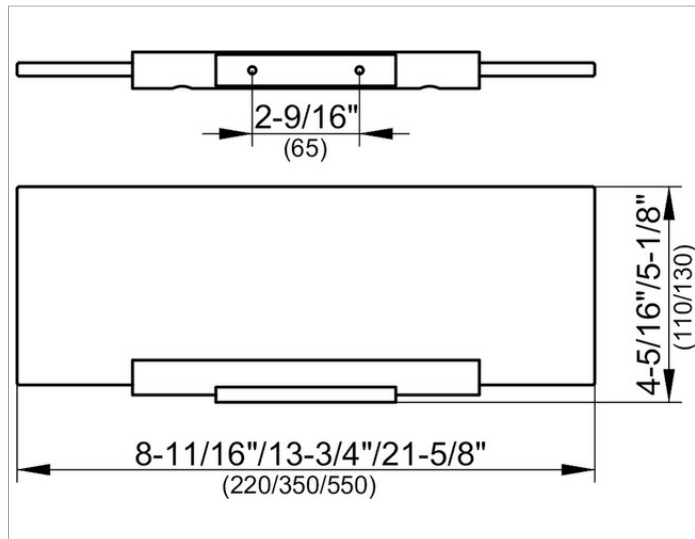

Plan
14910005200 Crystalline glass shelf

PRODUCT

DRAWING

PRODUCT ATTRIBUTES

without green tinged edge, underside matte, only

DIMENSION

8,66 x 3,94 x ,31 "

SPECIFICATIONS

KEUCO PLAN glass shelf 14910005200
 High grade crystalline glass shelf, without green tinged edge,
 Underside matt,
 Suitable shelf bracket: item no. 14910
 Width $8\frac{11}{16}$ " , depth $3\frac{15}{16}$ " , thickness $\frac{5}{16}$ "
 Overall depth (incl. wall bracket) $4\frac{5}{16}$ "
 shelf bracket to be ordered separately!