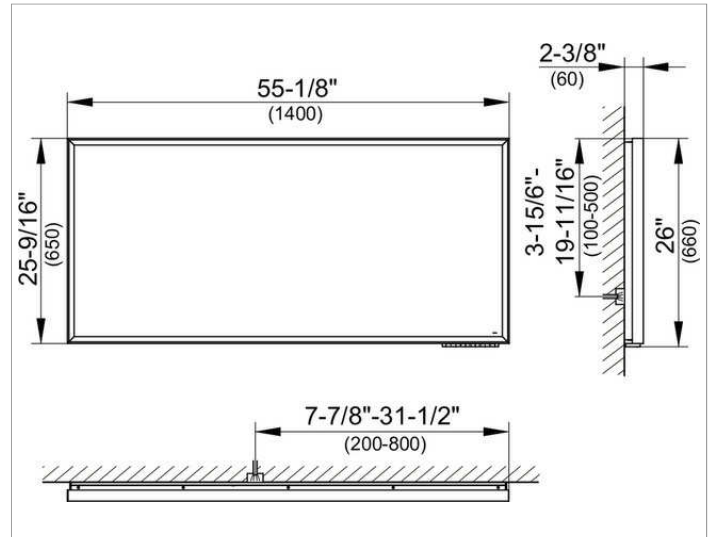

Royal Lumos
14597175050 Light mirror

PRODUCT

DRAWING

PRODUCT ATTRIBUTES

adjustable light colour from 2700 kelvin (warm white) to 6500 kelvin (daylight),

continuous aluminium frame, silver anodized

Operation:

DIMENSION

55,12 x 25,59 x 2,36 "

Warranty: KEUCO products are covered by a 5-year manufacturer's warranty, in effect from the date of purchase. During this time, proven product defects will be remedied free of charge. Warranty claims must be filed in writing, including a detailed description of the defect immediately after a defect has occurred. For a copy of our detailed product warranty policy, please contact us at office-usa@keuco.com.