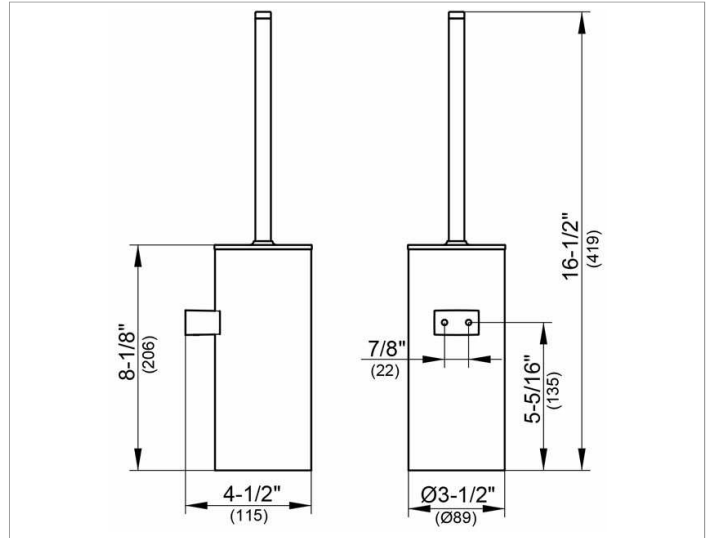

Collection Moll
12769000100 Synthetic insert

PRODUCT

DRAWING

PRODUCT ATTRIBUTES

only

SURFACE

white

Warranty: KEUCO products are covered by a 5-year manufacturer's warranty, in effect from the date of purchase. During this time, proven product defects will be remedied free of charge. Warranty claims must be filed in writing, including a detailed description of the defect immediately after a defect has occurred. For a copy of our detailed product warranty policy, please contact us at office-usa@keuco.com.