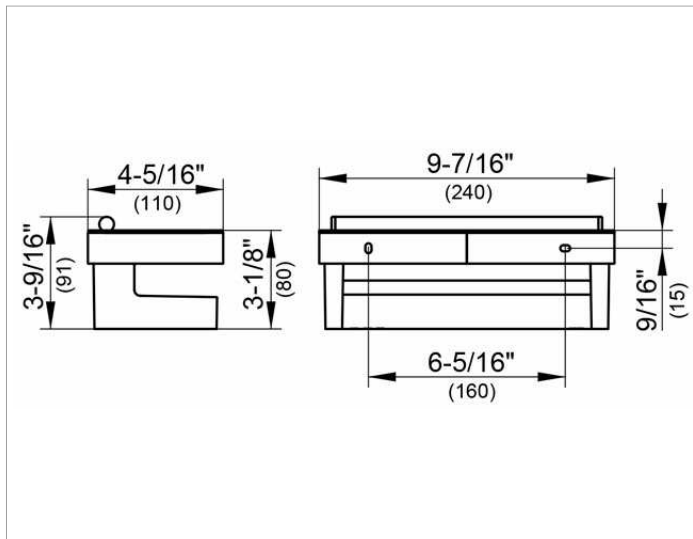

Collection Moll
1275917000 Squeegee

PRODUCT

DRAWING

PRODUCT ATTRIBUTES

only

SURFACE

aluminium silver anodized (E6 EV1)

Warranty: KEUCO products are covered by a 5-year manufacturer's warranty, in effect from the date of purchase. During this time, proven product defects will be remedied free of charge. Warranty claims must be filed in writing, including a detailed description of the defect immediately after a defect has occurred. For a copy of our detailed product warranty policy, please contact us at office-usa@keuco.com.