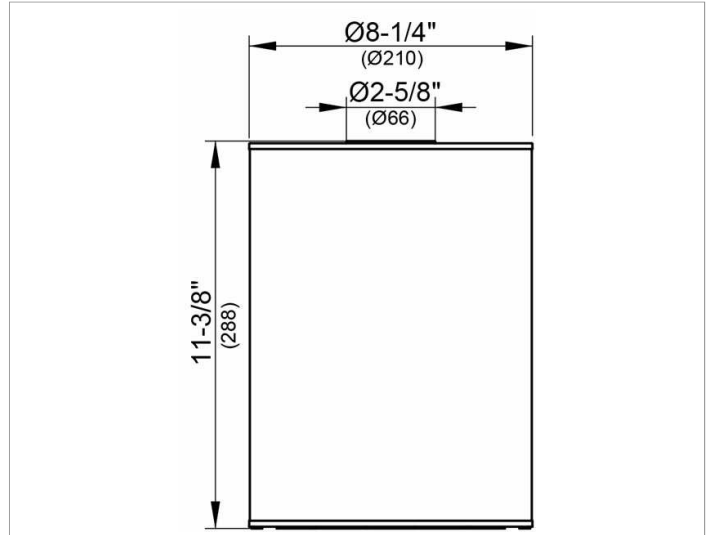

Generic items

04989070051 Waste bin

PRODUCT

DRAWING

PRODUCT ATTRIBUTES

complete with insert (dark grey)
and plastic lid
Capacity: 169 oz

SURFACE

stainless steel/white (RAL 9010)