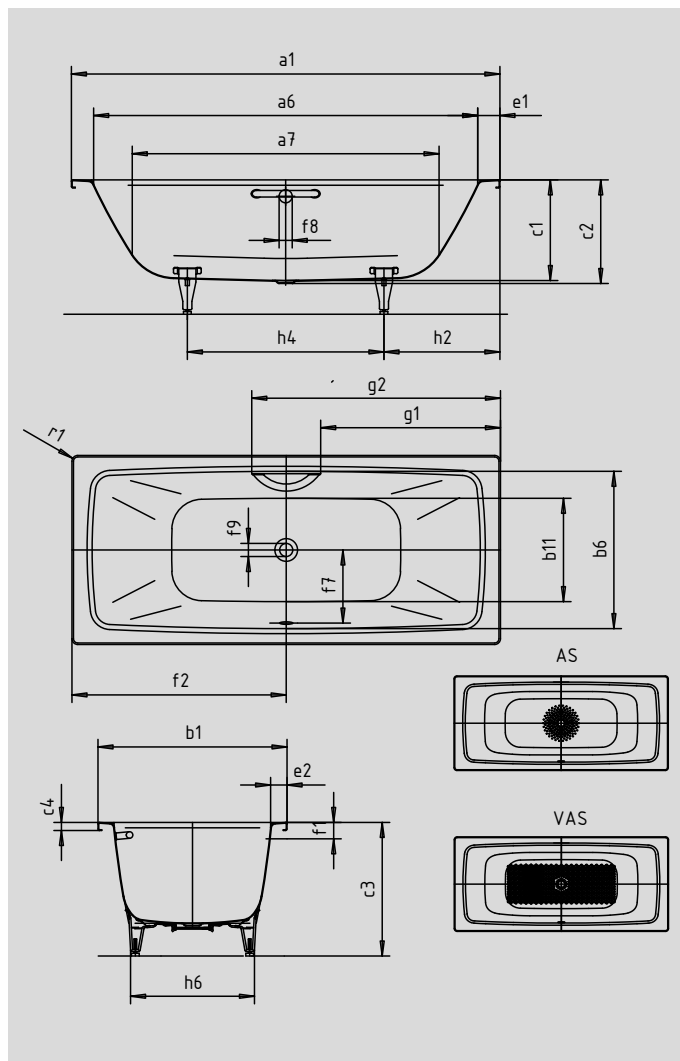

# CAYONO DUO

- Built-in bathtub
- modern rectangular bathtub with straight lines and small radii
- perfect match for the CAYONO model range
- two gently sloping backrests and the central waste and overflow fitting ensure relaxed bathing with a partner
- spacious interior provides ample room for a relaxing bath
- made of KALDEWEI steel enamel

Similar illustration

Model No.		724	725
External length	a <sub>1</sub>	1700	1800 mm
Internal length (top)	a <sub>6</sub>	1540	1640 mm
Internal length (bottom)	a <sub>7</sub>	1220	1320 mm
External width	b <sub>1</sub>	750	800 mm
Internal width (top)	b <sub>6</sub>	624	674 mm
Internal width (bottom)	b <sub>11</sub>	410	460 mm
Internal depth	c <sub>1</sub>	400	400 mm
Depth including waste outlet	c <sub>2</sub>	410	410 mm
Height with feet	c <sub>3</sub>	545-580	539-573 mm
Height of rim	c <sub>4</sub>	32	32 mm
Width of rim (foot end)	e <sub>1</sub>	80	80 mm
Width of rim (lengthwise)	e <sub>2</sub>	63	63 mm
Distance top edge to centre of overflow hole	f <sub>1</sub>	65	65 mm
Distance bath edge to centre of drain hole	f <sub>2</sub>	850	900 mm
Distance between centre holes	f <sub>7</sub>	305	330 mm
Diameter of overflow hole	f <sub>8</sub>	52	52 mm
Diameter of drain hole	f <sub>9</sub>	52	52 mm
Distance bath edge (foot end) to where grip/handle starts	g <sub>1</sub>	713	763 mm
Distance bath edge (foot end) to where grip/handle ends	g <sub>2</sub>	987	1037 mm
Distance foot end of bath edge to centre of foot	h <sub>2</sub>	513	526 mm
Distance between the feet	h <sub>4</sub>	675	749 mm
Max. width of feet	h <sub>6</sub>	475	526 mm
Radius	r <sub>1</sub>	23	23 mm
Water volume** in litres		130	160
Weight of the enamelled bath in kg		50	56
Anti-slip		∅ 289	∅ 435 mm
Full anti-slip		855 x 315	935 x 375 mm