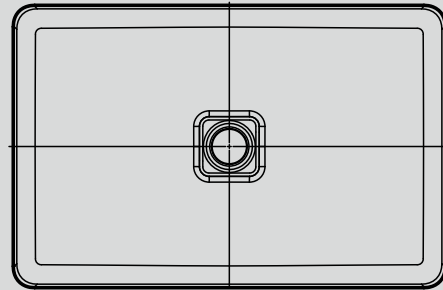

# MIENA WASHBOWL

- Premium products redefine the concept of sophisticated minimalism
- Iconic in bathroom design: ideal for combination with elegant fittings
- Versatile combination with bathtubs and shower surfaces designed for a “perfect match”
- made of KALDEWEI steel enamel – resilient and durable material matched perfectly to the design
- designed by Anke Salomon

Mod.3185

Model No.		inch	mm	inch	mm
		3184	3184	3185	3185
External length	a <sub>1</sub>	15.75	400	22.83	580
External width	b <sub>1</sub>	15.75	400	14.96	380
Distance basin surface to bottom edge of waste hole	c <sub>12</sub>	4.69	119	4.69	119
Distance outer edge to centre of waste hole	f <sub>5</sub>	7.87	200	7.48	190
Weight of the enamelled washbasin in lbs		19.67		25.51	