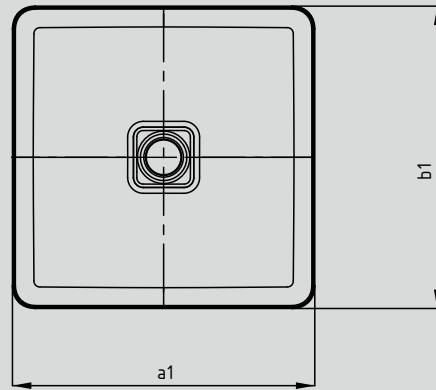

# MIENA WASHBOWL

- Premium products redefine the concept of sophisticated minimalism
- Iconic in bathroom design: ideal for combination with elegant fittings
- Versatile combination with bathtubs and shower surfaces designed for a “perfect match”
- made of KALDEWEI steel enamel – resilient and durable material matched perfectly to the design
- designed by Anke Salomon

Mod.3185

Model No.		inch	mm	inch	mm
		3184	3184	3185	3185
External length	a <sub>1</sub>	15.75	400	22.83	580
External width	b <sub>1</sub>	15.75	400	14.96	380
Distance basin surface to bottom edge of waste hole	c <sub>12</sub>	4.69	119	4.69	119
Distance outer edge to centre of waste hole	f <sub>5</sub>	7.87	200	7.48	190
Weight of the enamelled washbasin in lbs		19.67		25.51	