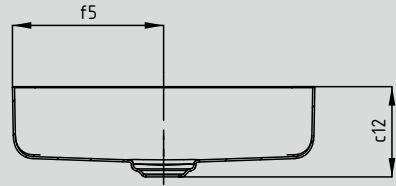

# MIENA WASHBOWL

- Premium products redefine the concept of sophisticated minimalism
- Iconic in bathroom design: ideal for combination with elegant fittings
- Versatile combination with bathtubs and shower surfaces designed for a “perfect match”
- made of KALDEWEI steel enamel – resilient and durable material matched perfectly to the design
- designed by Anke Salomon

Mod.3185

Model No.		inch	mm	inch	mm
		3184	3184	3185	3185
External length	a <sub>1</sub>	15.75	400	22.83	580
External width	b <sub>1</sub>	15.75	400	14.96	380
Distance basin surface to bottom edge of waste hole	c <sub>12</sub>	4.69	119	4.69	119
Distance outer edge to centre of waste hole	f <sub>5</sub>	7.87	200	7.48	190
Weight of the enamelled washbasin in lbs		19.67		25.51	