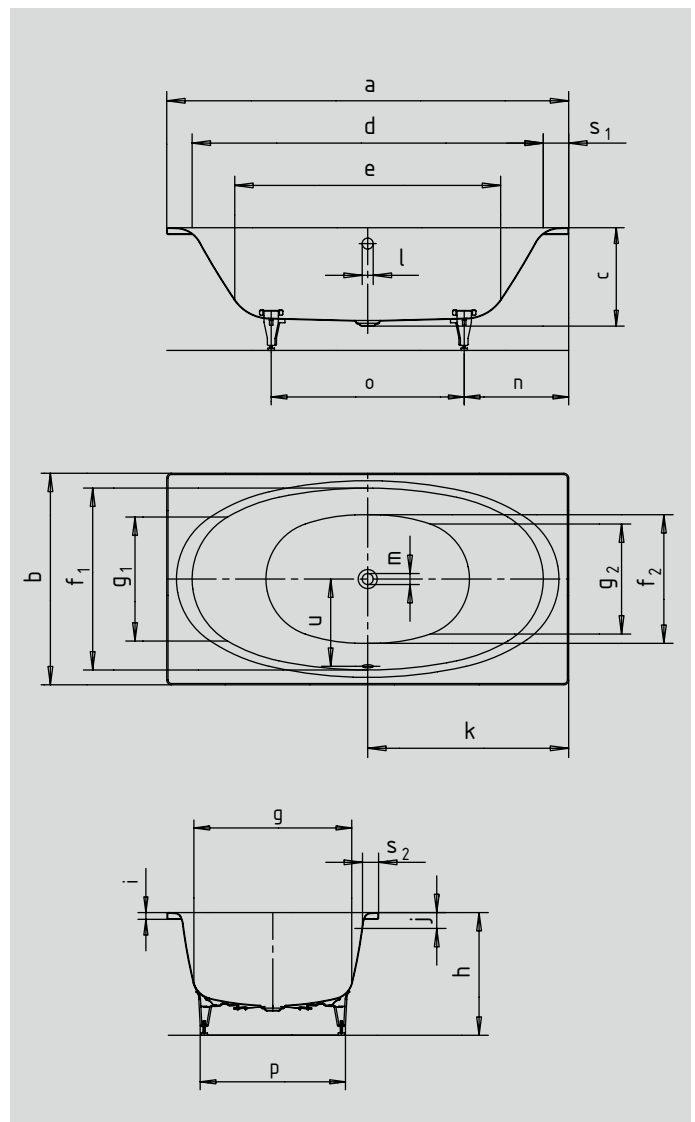

LUX XO DUO

- gently shaped shoulder rest for more pleasure and comfort
- bathing with a friend: two identical sloping back rests and centrally positioned outlet
- classic rectangular model
- made of KALDEWEI steel enamel
- enamelled waste cover integrated in the bath design
- IAPMO
- ASME A112.19.1
- CSA B45.2
- ASTM F-462
- Uniform Plumbing Code (UPC)
- National Plumbing Code (NPC)
- International Plumbing Code (IPC)

* Feet kit is an optional accessory

Model No.		inch	mm
External length	a	74.80	1900
External width	b	39.37	1000
Depth	c	18.31	465
Internal length (top)	d	65.35	1660
Internal length (bottom)	e	49.61	1260
Internal width (top)	f ₁ ; f ₂	33.86; 24.02	860; 610
Internal width (bottom)	g ₁ ; g ₂	23.03; 20.47	585; 520
Height with feet	h	22.24-23.43	565-595
Height of rim	i	1.26	32
Distance top edge to centre of overflow hole	j	2.95	75
Distance tub edge to centre of drain hole	k	37.40	950
Diameter of overflow hole	l	2.05	52
Diameter of drain hole	m	2.05	52
Distance foot end of tub edge to centre of foot	n	23.03	585
Distance between the feet	o	28.74	730
Max. width of feet	p	24.41	620
Width of rim (foot end; lengthwise)	s ₁ ; s ₂	4.72; 2.56	120; 65
Distance between centre holes	u	16.57	421
Water volume** in gallons		56.52	
Weight of the enamelled bath tub in lbs		130.07	