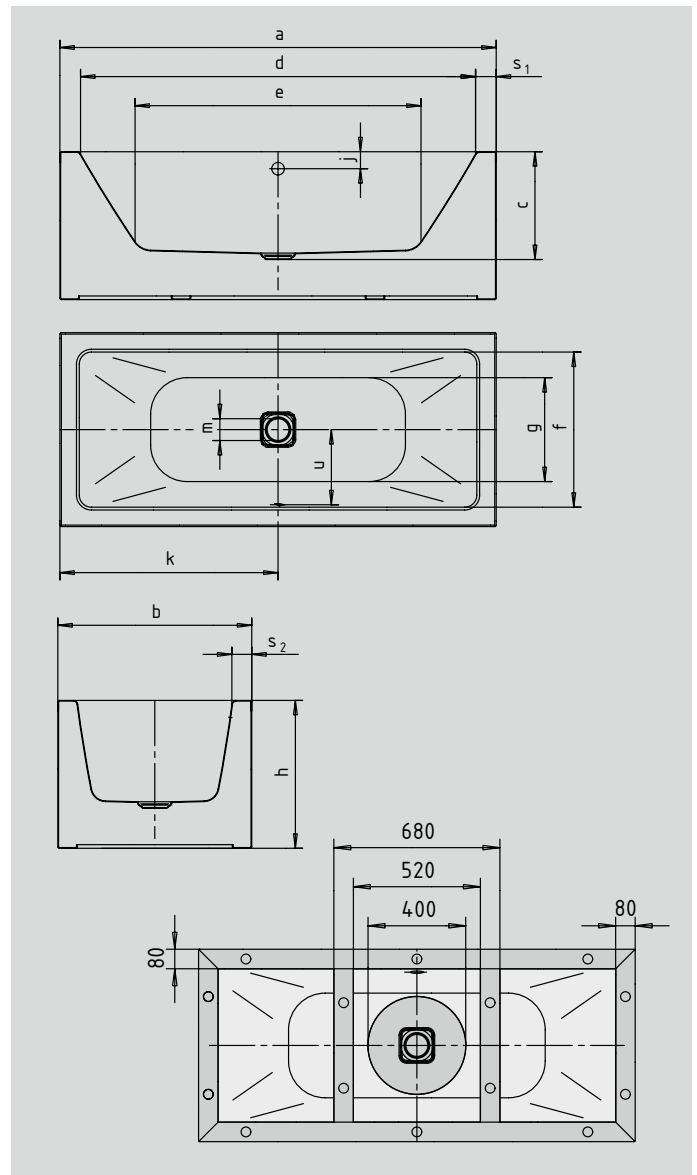

MEISTERSTÜCK CONODUO

- freestanding bath made of superior steel enamel
- straightlined, purist design
- with the exclusive easy-clean finish surface
- enamelled waste cover integrated in the bath design
- bathing with a friend: two identical back rests and centrally positioned waste
- classic four-cornered model
- drain included
- made of KALDEWEI steel enamel
- designed by Sottsass Associati
- IAPMO
- ASME A112.19.1
- CSA B45.2
- ASTM F-462

Model No.		inch		mm	
		1732	1732	1733	1733
External length	a	66.93	1700	70.87	1800
External width	b	29.53	750	31.50	800
Depth	c	17.52	445	17.52	445
Internal length (top)	d	60.63	1540	64.57	1640
Internal length (bottom)	e	42.52	1080	46.46	1180
Internal width (top)	f	23.23	590	25.20	640
Internal width (bottom)	g	18.50	470	20.47	520
Height of bath	h	24.02	610	24.02	610
Distance top edge to centre of overflow hole	j	2.76	70	2.76	70
Distance tub edge to centre of drain hole	k	33.46	850	35.43	900
Diameter of overflow hole	l	2.05	52	2.05	52
Diameter of drain hole	m	3.54	90	3.54	90
Width of rim (foot end; lengthwise)	s ₁ ; s ₂	3.15; 3.15	80; 80	3.15	3.15; 3.15
Distance between centre holes	u	11.22	285	12.20	310
Water volume** in gallons		32.23		42.00	
Weight of the enamelled bath tub in lbs		302.03		332.90	
Waste connection diameter		1.57/1.97	40/50	1.57/1.97	40/50
Fill fitting connection		1/2"	12.70	1/2"	12.70