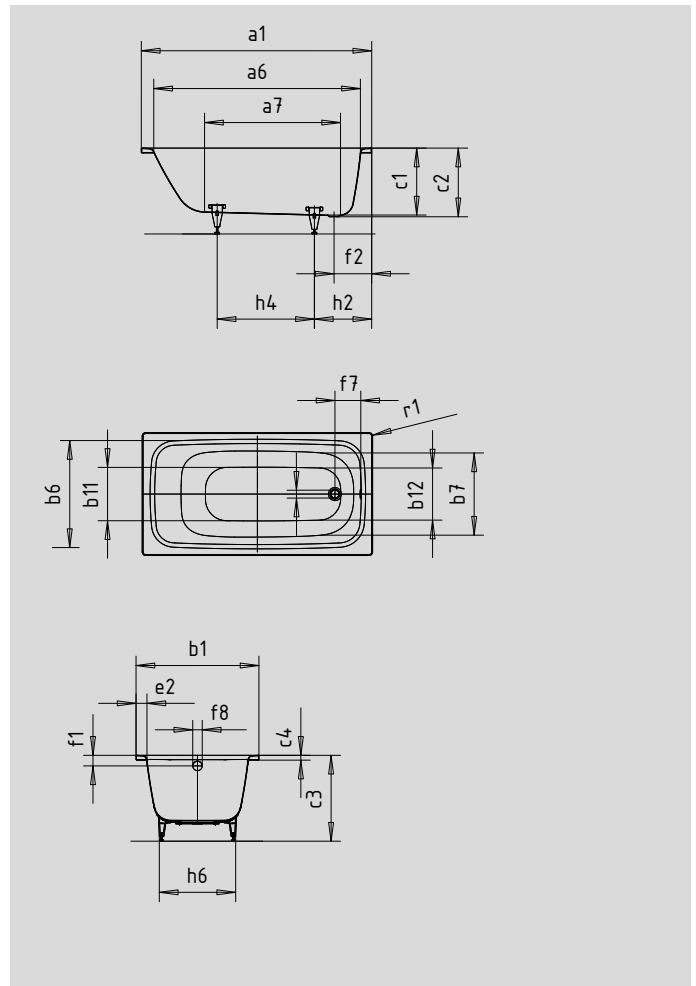

CAYONO

- Drop-in bathtub with US-Standard dimensions
- bathing well designed to maximize bathing area and permit comfortable showering
- full anti-slip surface
- made of KALDEWEI steel enamel
- IAPMO
- ASME A112.19.1
- CSA B45.2
- ASTM F-462
- Uniform Plumbing Code (UPC)
- National Plumbing Code (NPC)
- International Plumbing Code (IPC)

Model No.		161	164
External length	a1	60	60 inch
Internal length (top)	a6	53.8	53.8 inch
Internal length (bottom)	a7	35.4	35.4 inch
External width	b1	32	36 inch
Internal width (top)	b6	26.4	30.3 inch
Internal width (bottom)	b11	14	17.9 inch
Internal depth	c1	17.4	17.4 inch
Depth including waste outlet	c2	17.8	17.8 inch
Height with feet min.	c3a		inch
Height with feet max.	c3b		inch
Height of rim	c4	1.3	1.3 inch
Width of rim (foot end)	e1	3	3 inch
Width of rim (lengthwise)	e2	2.8	2.8 inch
Distance top edge to centre of overflow hole	f1	2.8	2.8 inch
Distance bath edge to centre of drain hole	f2	9.8	9.8 inch
Distance between centre holes	f7	6.8	6.8 inch
Diameter of overflow hole	f8	2.5	2.5 inch
Diameter of drain hole	f9	2	2 inch
Distance foot end of bath edge to centre of foot	h2		inch
Distance between the feet	h4		inch
Max. width of feet	h6		inch
Radius	r1	0.9	0.9 inch
Water volume** in gallons			
Weight of the enamelled bath tub in lbs			
Full anti-slip length		28.9	28.9 inch
Full anti-slip width		12.4	15.6 inch