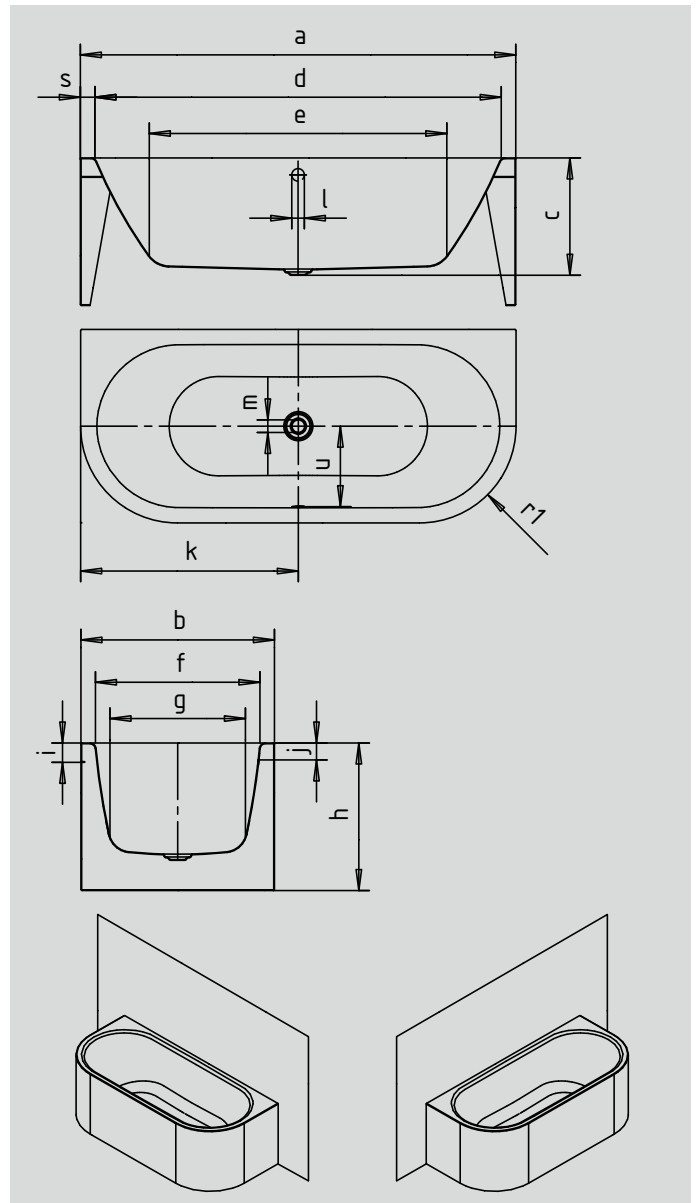

MEISTERSTÜCK CENTRO DUO 2

FRONT WALL INSTALLATION (3-SIDED)

- bath made of high-quality steel enamel with enamelled panelling on three sides
- purism and simple elegance are defining features of this bath
- with the exclusive easy-clean finish surface
- enamelled waste cover integrated in the bath design
- drain included
- made of KALDEWEI steel enamel
- IAPMO
- ASME A112.19.1
- CSA B45.2
- ASTM F-462

Model No.		inch		mm	
		1131	1131	1135	1135
External length	a	66.93	1700	70.87	1800
External width	b	29.53	750	31.50	800
Depth	c	19.09	485	19.09	485
Internal length (top)	d	62.20	1580	66.14	1680
Internal length (bottom)	e	44.49	1130	48.43	1230
Internal width (top)	f	24.80	630	26.77	680
Internal width (bottom)	g	20.08	510	22.05	560
Height of bath	h	24.02	610	24.02	610
Height of rim	i	3.15	80	3.15	80
Distance top edge to centre of overflow hole	j	2.76	70	2.76	70
Distance tub edge to centre of drain hole	k	33.46	850	35.43	900
Diameter of overflow hole	l	2.05	52	2.05	52
Diameter of drain hole	m	2.05	52	2.05	52
Radius	r1	14.76	375	15.75	400
Width of rim (foot end; lengthwise)	s	2.36	60	2.36	60
Distance between centre holes	u	12.09	307	13.07	332
Water volume** in gallons		41.2		51.51	
Weight of the enamelled bath tub in lbs		233.69		251.33	
Waste connection diameter		1.57/1.97	40/50	1.57/1.97	40/50
Fill fitting connection		1/2"	12.70	1/2"	12.70