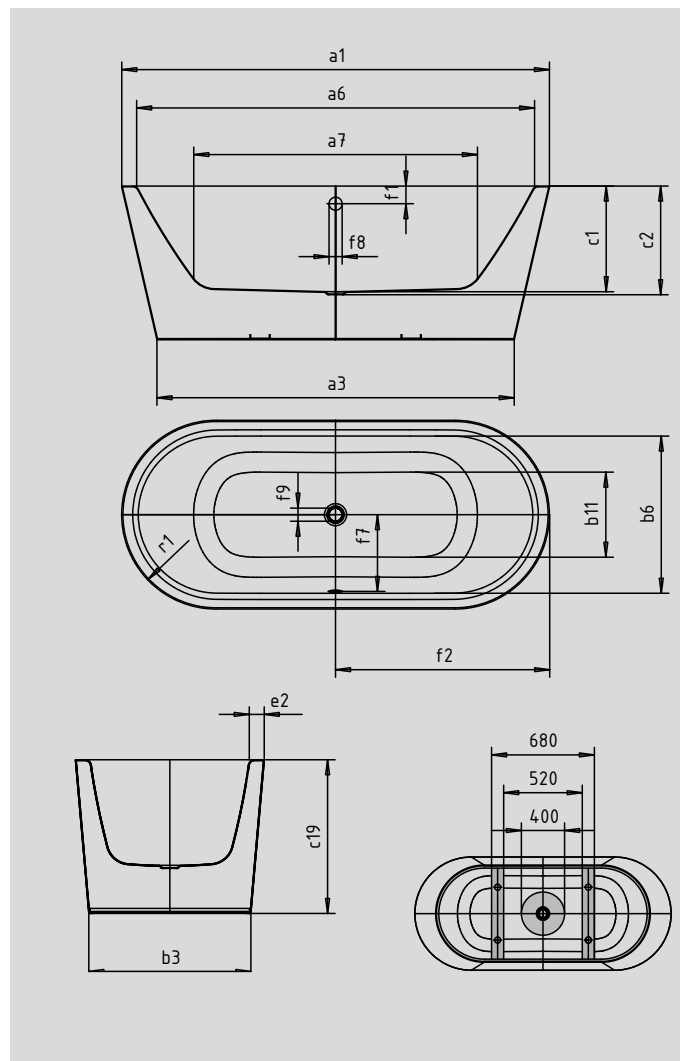

MEISTERSTÜCK CLASSIC DUO OVAL

- freestanding bathtub with seamless enamelled panelling blend into a monolithic symphony made of KALDEWEI steel enamel
- archetypal design with oval contours and a stunning conical exterior appeals anywhere in the room. The distinctly narrow edge lends the bath a uniquely harmonious aesthetic
- two gently sloping backrests and the central waste and overflow fitting ensure relaxed bathing with a partner
- the Meisterstück is available with optional extras such as easy-clean finish for unrivalled hygiene and the KALDEWEI COMFORT LEVEL waste and overflow fitting

Similar illustration

Model No.		inch	mm	inch	mm
External length	a ₁	66.93	1700	70.87	1800
External length (bottom)	a ₃	55.83	1418	59.76	1518
Internal length (top)	a ₆	62.20	1580	66.14	1680
Internal length (bottom)	a ₇	44.49	1130	48.43	1230
External width	b ₁	29.53	750	31.50	800
External width (bottom)	b ₃	25.31	643	27.28	693
Internal width (top)	b ₆	24.80	630	26.77	680
Internal width (bottom)	b ₁₁	19.69	500	21.65	550
Internal depth	c ₁	16.54	420	16.54	420
Depth including waste outlet	c ₂	16.93	430	16.93	430
Height of bath	c ₁₉	24.02	610	24.02	610
Width of rim (foot end)	e ₁	2.36	60	2.36	60
Width of rim (lengthwise)	e ₂	2.36	60	2.36	60
Distance top edge to centre of overflow hole	f ₁	2.76	70	2.76	70
Distance bath edge to centre of drain hole	f ₂	33.46	850	35.43	900
Distance between centre holes	f ₇	12.01	305	12.99	330
Diameter of overflow hole	f ₈	2.05	52	2.05	52
Diameter of drain hole	f ₉	2.05	52	2.05	52
Radius	r ₁	14.76	375	15.75	400
Water volume** in gallons		32.76		41.74	