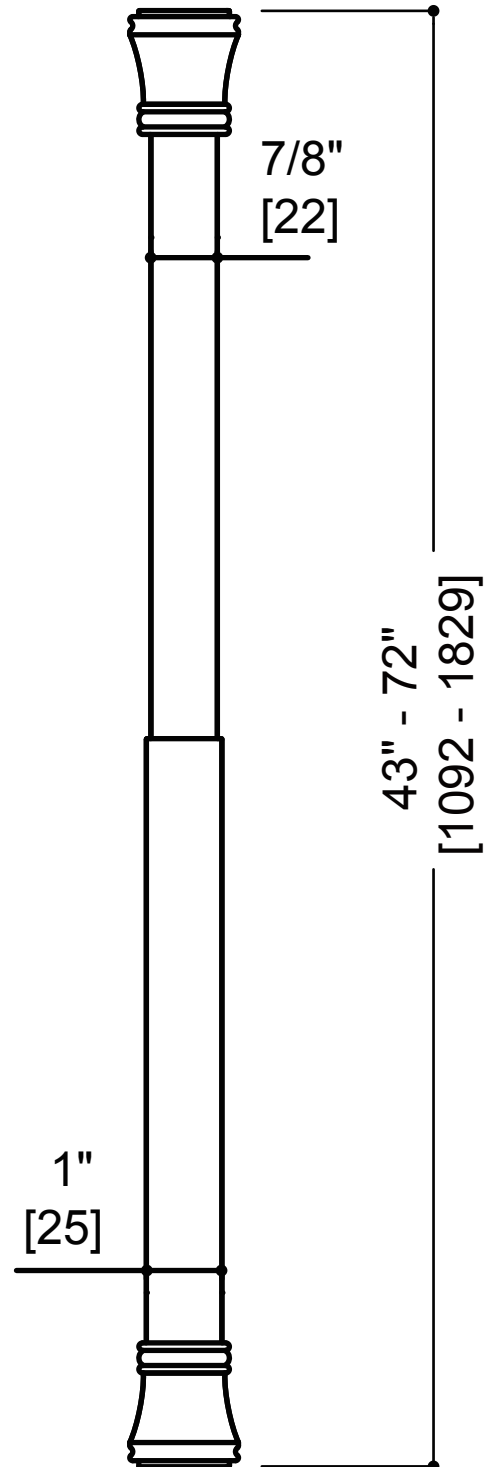

MOUNTING HARDWARE

- Mounting kit included

Note: Dimensions and specifications are subject to change without notice.