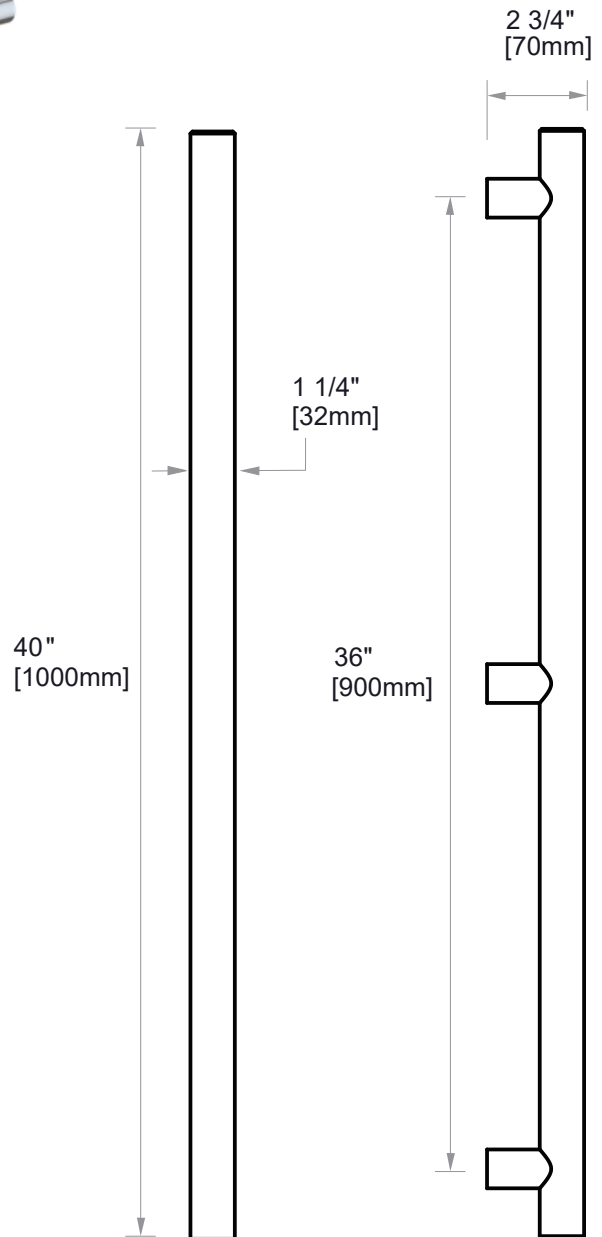

## 9700 SERIES GRAB BAR 36"

8289736

**PRODUCT NAME:** GRAB BAR

**SIZE:** 36"

**PRODUCT CODE:** 8289736

**MATERIAL:** All-brass construction

**STOCKED FINISHES:**

- Polished Chrome (99)
- Brushed Nickel (81)
- Polished Nickel (68)
- Matte Black (48)