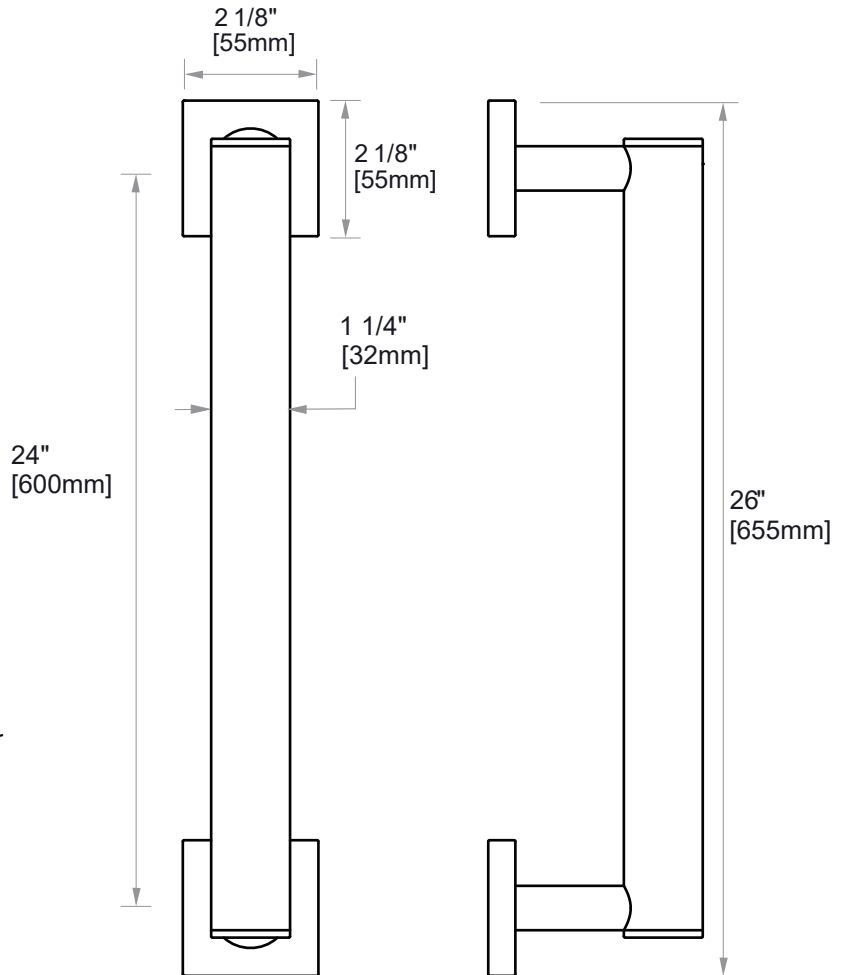

9400 SERIES (1.25"/32MM)

GRAB BAR 24"

8289424

PRODUCT NAME: GRAB BAR

SIZE: 24"

PRODUCT CODE: 8289424

MATERIAL: All-brass construction

STOCKED FINISHES:

NOTE: Dimensions and specifications are subject to change without notice.