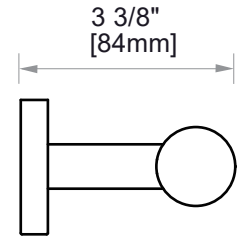

9400 SERIES (1.25"/32MM)

GRAB BAR 24"

8289424

PRODUCT NAME: GRAB BAR

SIZE: 24"

PRODUCT CODE: 8289424

MATERIAL: All-brass construction

STOCKED FINISHES:

NOTE: Dimensions and specifications are subject to change without notice.