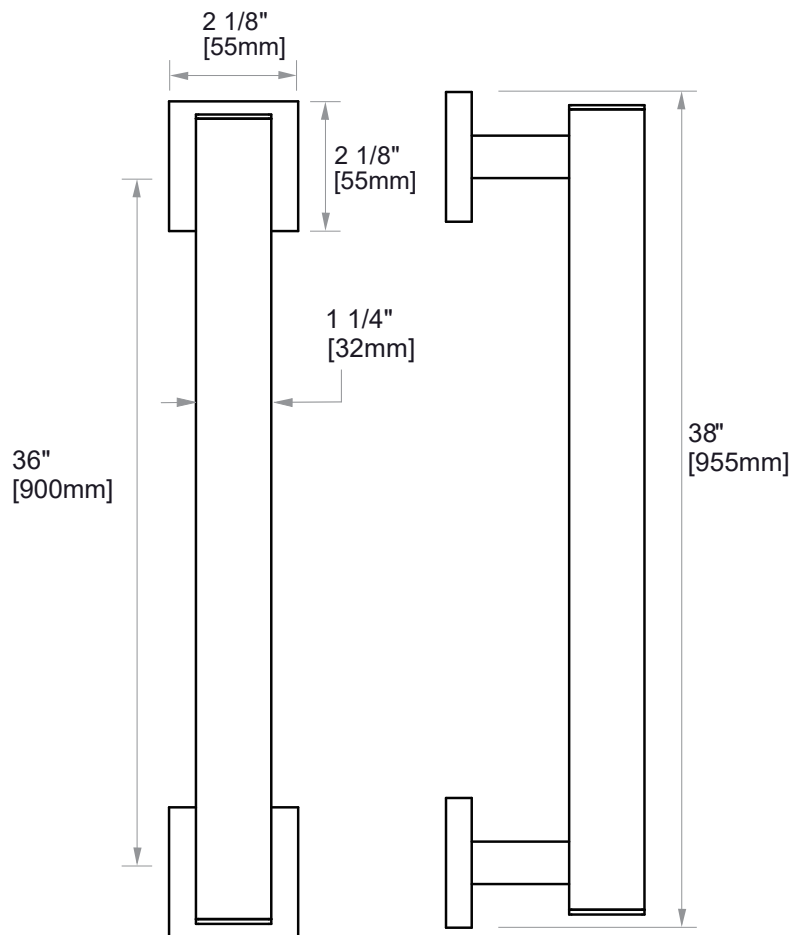

9300 SERIES

GRAB BAR 36"

8289336

PRODUCT NAME: GRAB BAR

SIZE: 36"

PRODUCT CODE: 8289336

MATERIAL: All-brass construction

STOCKED FINISHES:

NOTE: Dimensions and specifications are subject to change without notice.