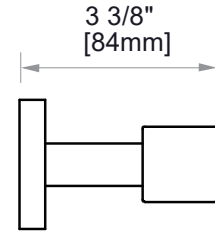

9300 SERIES

GRAB BAR 36"

8289336

PRODUCT NAME: GRAB BAR

SIZE: 36"

PRODUCT CODE: 8289336

MATERIAL: All-brass construction

STOCKED FINISHES: