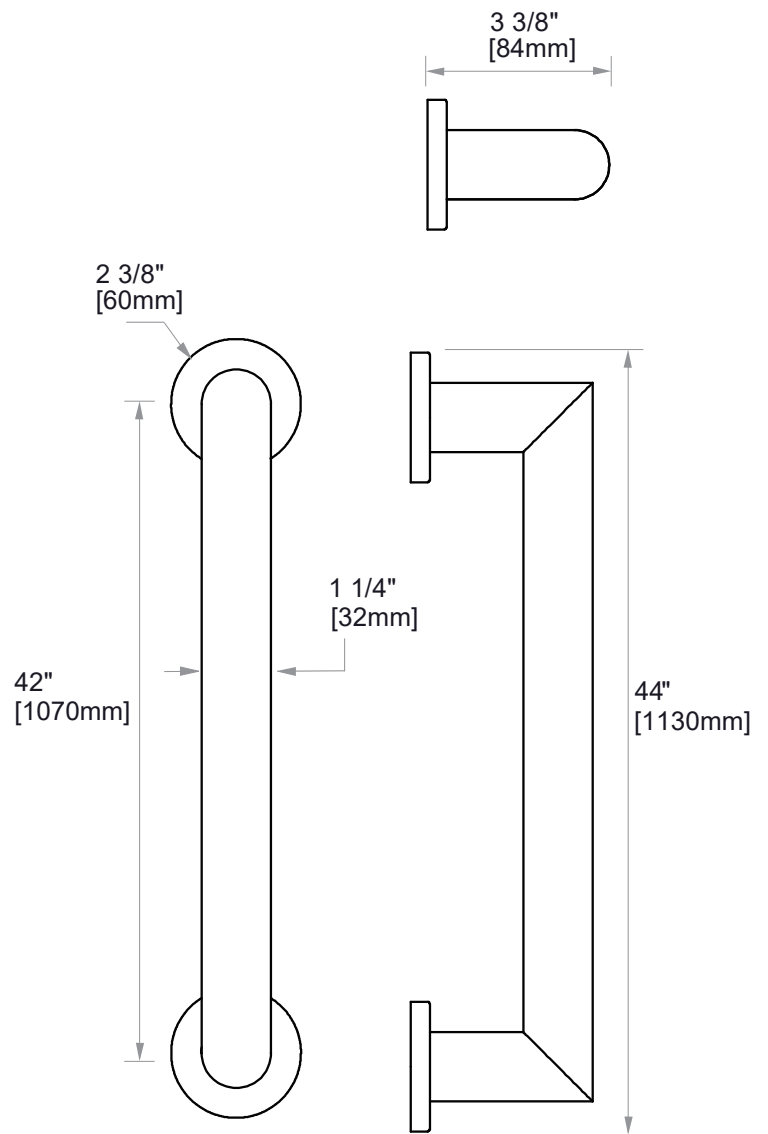

WARRANTY:

Lifetime Limited (Residential Use)
One Year (Commercial Use)

NOTE: Dimensions and specifications are subject to change without notice.