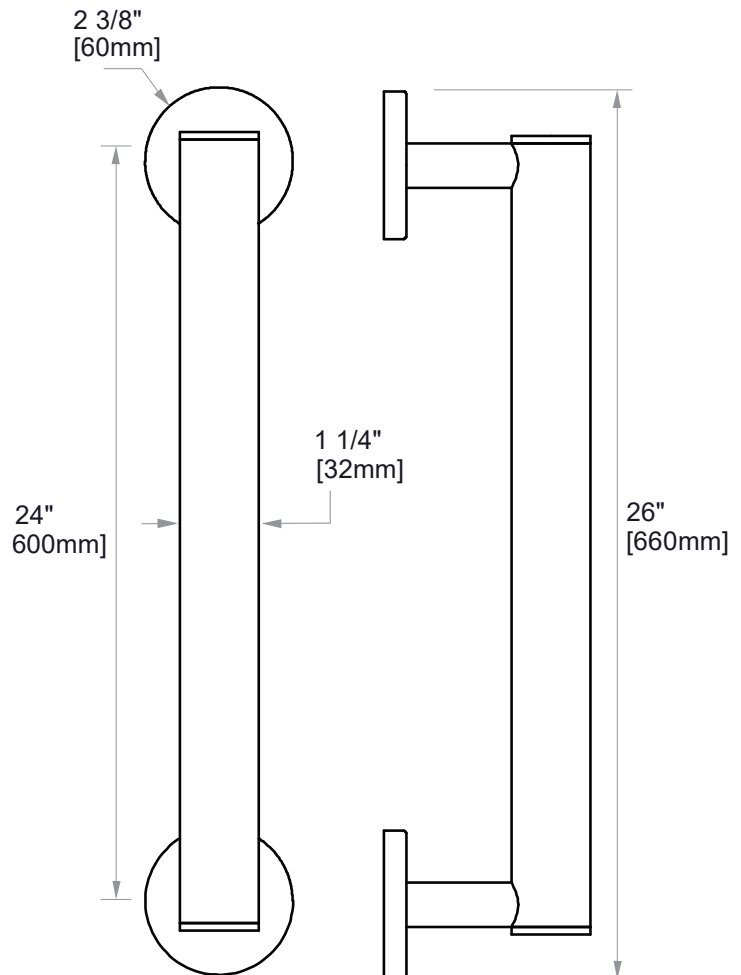

WARRANTY:

Lifetime Limited (Residential Use)
One Year (Commercial Use)

NOTE: Dimensions and specifications are subject to change without notice.