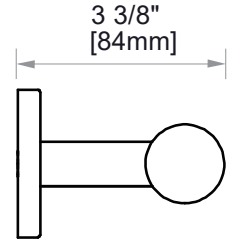

### GRAB BAR 24"

8289124

**PRODUCT NAME:** GRAB BAR (1.25"/32MM)

**SIZE:** 24"

**PRODUCT CODE:** 8289124

**MATERIAL:** All-brass construction

**STOCKED FINISHES:**

- Polished Chrome (99)
- Brushed Nickel (81)
- Polished Nickel (68)
- Matte Black (48)
- Brushed Brass (78)
- Brushed Gold (22)
- Brushed Bronze (25)