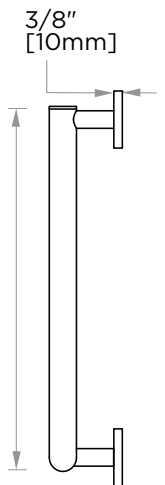

GRAB BARS SERIES

ANGLE GRAB BAR-LEFT

8289101L

PRODUCT NAME: ANGLE GRAB BAR

SIZE: 24"x18"

PRODUCT CODE: 8289101L

MATERIAL: All-brass construction

STOCKED FINISHES:

NOTE: Dimensions and specifications are subject to change without notice.