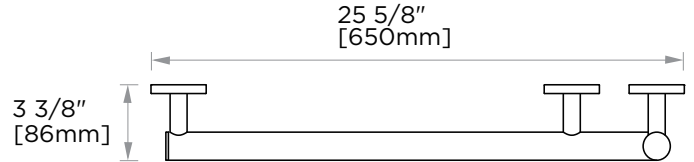

GRAB BARS SERIES

ANGLE GRAB BAR-LEFT

8289101L

PRODUCT NAME: ANGLE GRAB BAR

SIZE: 24"x18"

PRODUCT CODE: 8289101L

MATERIAL: All-brass construction

STOCKED FINISHES: