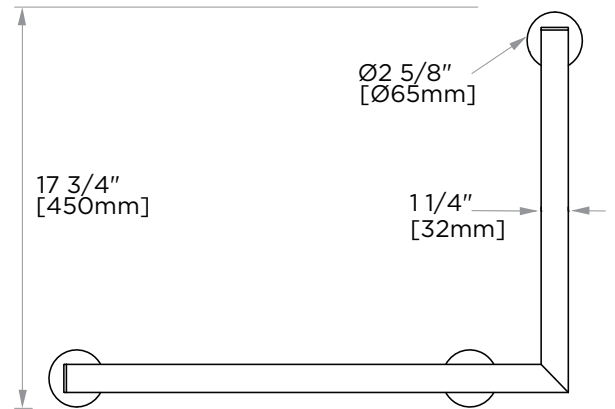

GRAB BARS SERIES

ANGLE GRAB BAR-LEFT

8289101L

PRODUCT NAME: ANGLE GRAB BAR

SIZE: 24"x18"

PRODUCT CODE: 8289101L

MATERIAL: All-brass construction

STOCKED FINISHES:

NOTE: Dimensions and specifications are subject to change without notice.