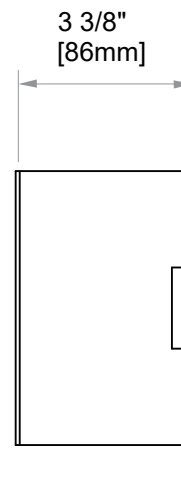

NOTE: Dimensions and specifications are subject to change without notice.