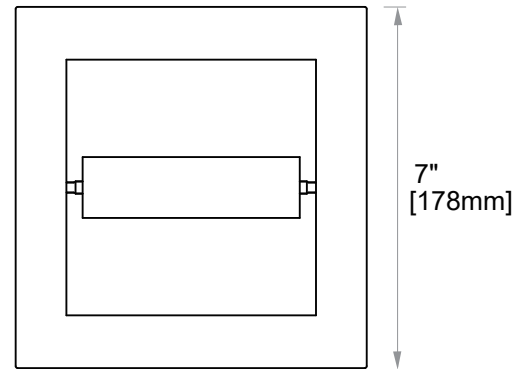

### DECORATIVE RECESSED TISSUE HOLDER

#### 828159

**PRODUCT NAME:** DECORATIVE RECESSED TISSUE HOLDER (TRIM AVAILABLE IN ALL FINISHES)

**PRODUCT CODE:** 828159

**MATERIAL:** All-brass construction

**STOCKED FINISHES:**

- Polished Chrome (99)
- Brushed Nickel (81)
- Polished Nickel (68)
- Matte Black (48)