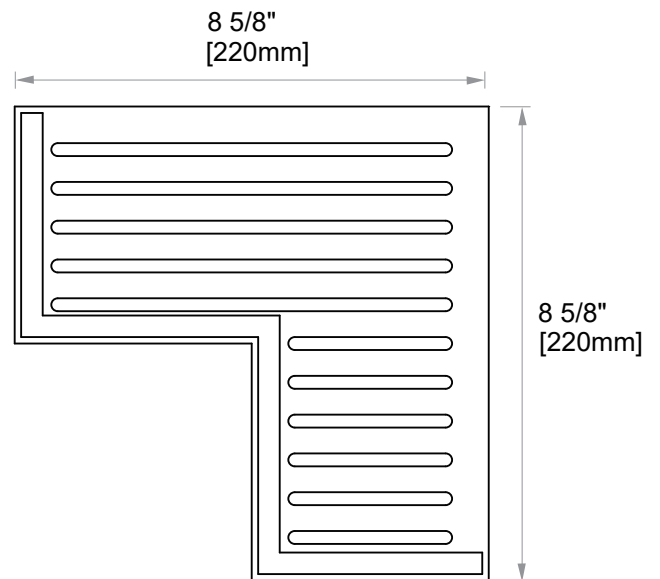

NOTE: Dimensions and specifications are subject to change without notice.