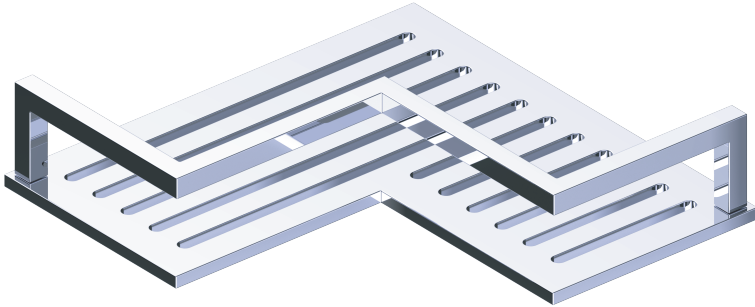

BATH & SHOWER BASKETS

SHAMPOO BASKET 828015

PRODUCT NAME: SHAMPOO BASKET

PRODUCT CODE: 828015

MATERIAL: All-brass construction

STOCKED FINISHES: ● Polished Chrome (99)

SPECIAL FINISHES AVAILABLE: Please see our website for full list of samples