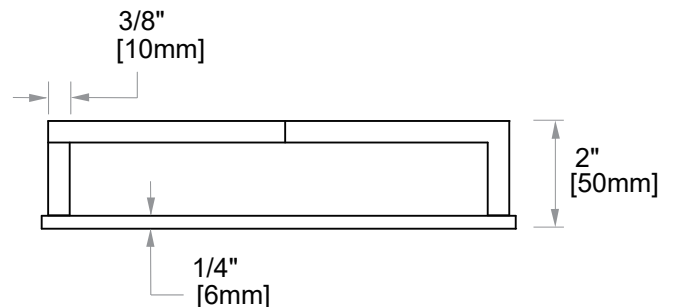

NOTE: Dimensions and specifications are subject to change without notice.