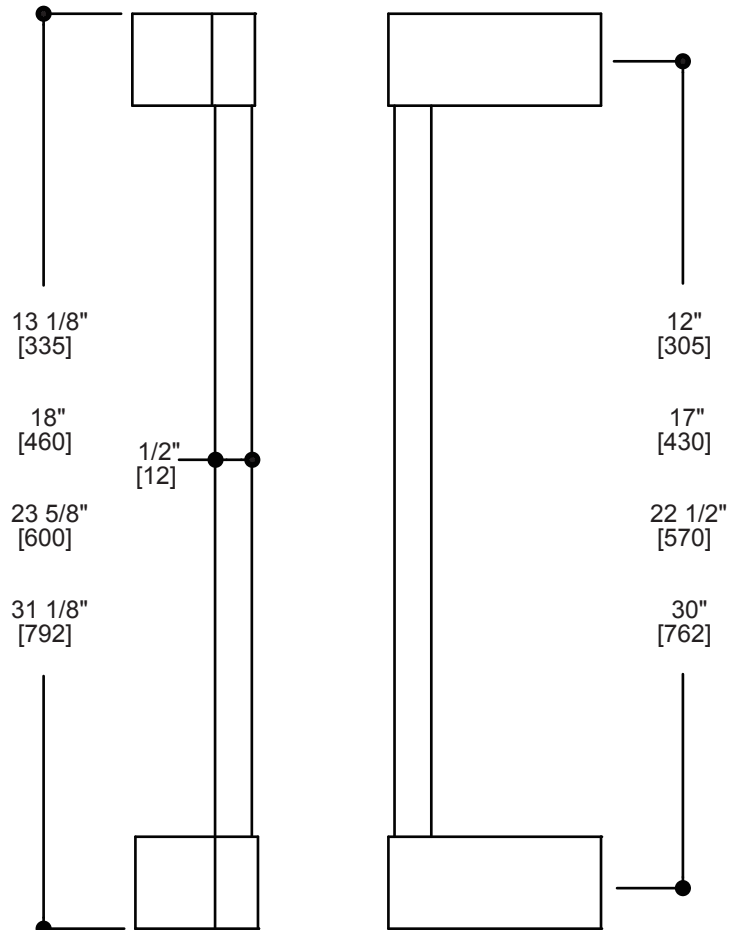

BRUSSELS COLLECTION

Towel Bar 12"/18"/24"/30"

Item # 238120/180/240/300

FEATURES

- Modern styling
- Durable finishes
- Concealed installation

WARRANTY

- Lifetime limited (Residential use)
- One Year (Commercial use)

MOUNTING HARDWARE

- Mounting kit included

Note: Dimensions and specifications are subject to change without notice.