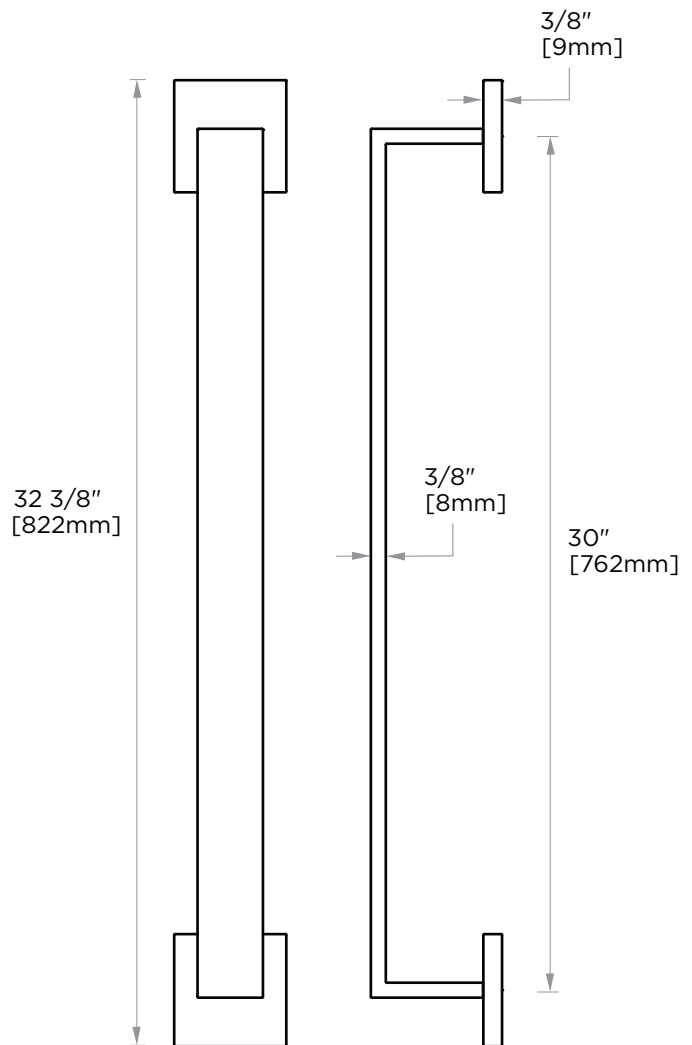

WARRANTY:

Lifetime Limited (Residential Use)
One Year (Commercial Use)

NOTE: Dimensions and specifications are subject to change without notice.