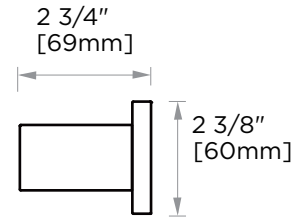

## HAMBURG COLLECTION TOWEL BAR 30" 440300

**PRODUCT NAME:** TOWEL BAR 30"

**PRODUCT CODE:** 440300

**MATERIAL:** All-brass construction

**KEY FEATURES:** Transitional design.  
Rectangular bold solid style.