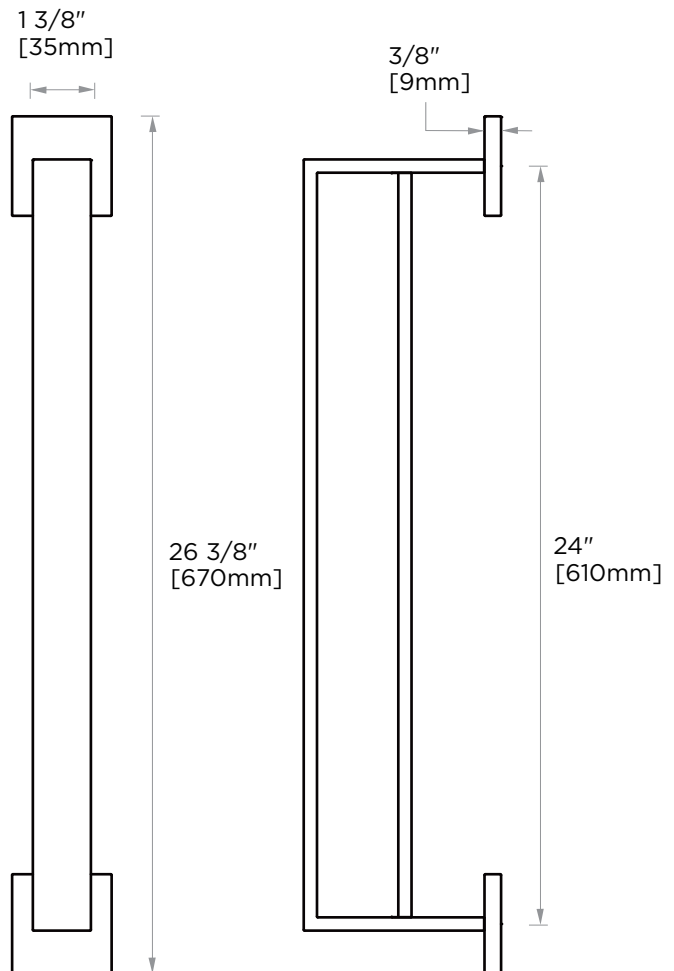

HAMBURG COLLECTION DOUBLE TOWEL BAR 24" 440242

PRODUCT NAME: DOUBLE
TOWEL BAR 24"

PRODUCT CODE: 440242

MATERIAL: All-brass construction

KEY FEATURES: Transitional design.
Rectangular bold solid style.

STOCKED FINISHES: ● Polished Chrome (99)
● Brushed Nickel (81)