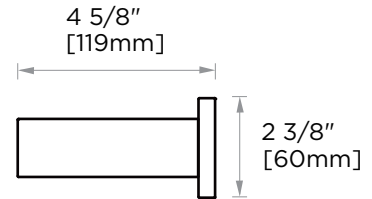

HAMBURG COLLECTION DOUBLE TOWEL BAR 24" 440242

PRODUCT NAME: DOUBLE
TOWEL BAR 24"

PRODUCT CODE: 440242

MATERIAL: All-brass construction

KEY FEATURES: Transitional design.
Rectangular bold solid style.

STOCKED FINISHES: ● Polished Chrome (99)
● Brushed Nickel (81)