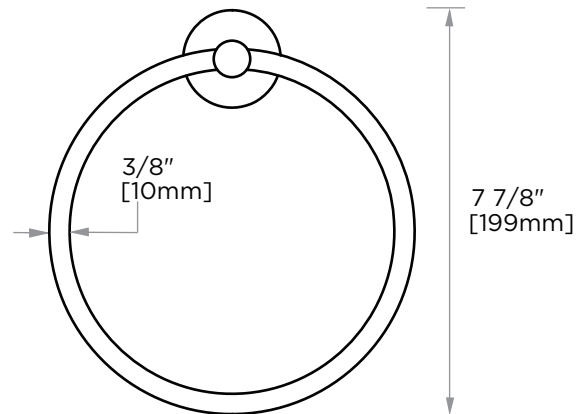

BUILDERS SERIES

373

TOWEL RING 373460

PRODUCT NAME: TOWEL RING

PRODUCT CODE: 373460

MATERIAL: All-brass construction

KEY FEATURES: Classic, contemporary design.
Concealed mounting.
Brass product at a builders budget.

NOTE: Dimensions and specifications are subject to change without notice.