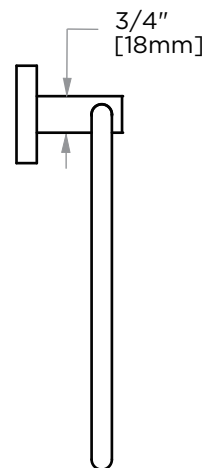

BUILDERS SERIES

373

TOWEL RING 373460

PRODUCT NAME: TOWEL RING

PRODUCT CODE: 373460

MATERIAL: All-brass construction

KEY FEATURES: Classic, contemporary design.
Concealed mounting.
Brass product at a builders budget.

NOTE: Dimensions and specifications are subject to change without notice.