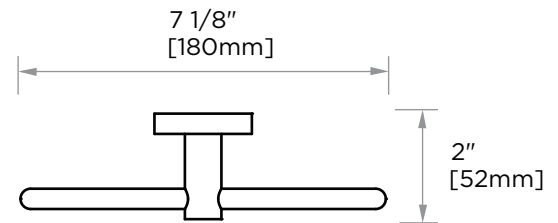

BUILDERS SERIES

373

TOWEL RING 373460

PRODUCT NAME: TOWEL RING

PRODUCT CODE: 373460

MATERIAL: All-brass construction

KEY FEATURES: Classic, contemporary design.
Concealed mounting.
Brass product at a builders budget.

NOTE: Dimensions and specifications are subject to change without notice.