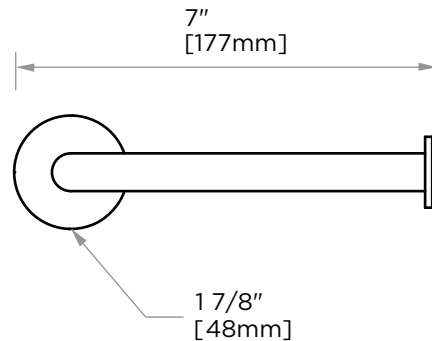

**BUILDERS SERIES**

**373**

**TISSUE HOLDER**  
373151

**PRODUCT NAME:** TISSUE HOLDER

**PRODUCT CODE:** 373151

**MATERIAL:** All-brass construction

**KEY FEATURES:** Classic, contemporary design.  
Concealed mounting.  
Brass product at a builders budget.

NOTE: Dimensions and specifications are subject to change without notice.