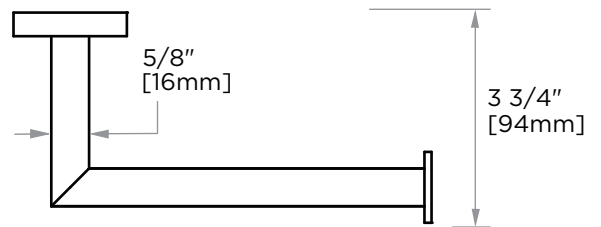

**BUILDERS SERIES**

**373**

**TISSUE HOLDER**  
373151

**PRODUCT NAME:** TISSUE HOLDER

**PRODUCT CODE:** 373151

**MATERIAL:** All-brass construction

**KEY FEATURES:** Classic, contemporary design.  
Concealed mounting.  
Brass product at a builders budget.

NOTE: Dimensions and specifications are subject to change without notice.