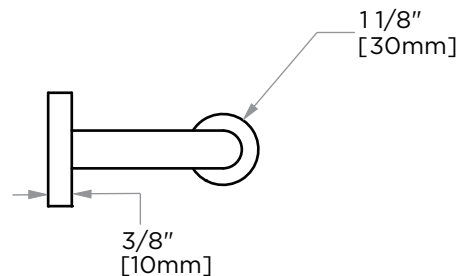

**BUILDERS SERIES**

**373**

**TISSUE HOLDER**  
373151

**PRODUCT NAME:** TISSUE HOLDER

**PRODUCT CODE:** 373151

**MATERIAL:** All-brass construction

**KEY FEATURES:** Classic, contemporary design.  
Concealed mounting.  
Brass product at a builders budget.

NOTE: Dimensions and specifications are subject to change without notice.