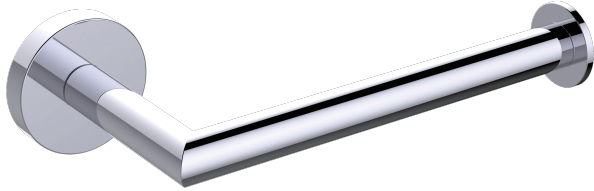

**BUILDERS SERIES**

**373**

**TISSUE HOLDER**  
373151

**PRODUCT NAME:** TISSUE HOLDER

**PRODUCT CODE:** 373151

**MATERIAL:** All-brass construction

**KEY FEATURES:** Classic, contemporary design.  
Concealed mounting.  
Brass product at a builders budget.