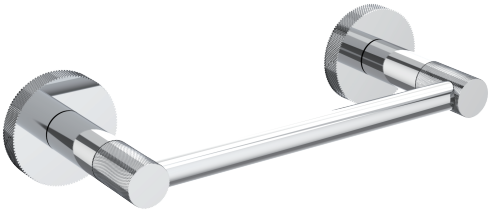

## 366 COLLECTION

Circo Knurled TP Pivot  
Item # 366158

### FEATURES

- Modern styling
- Durable finishes
- Concealed installation