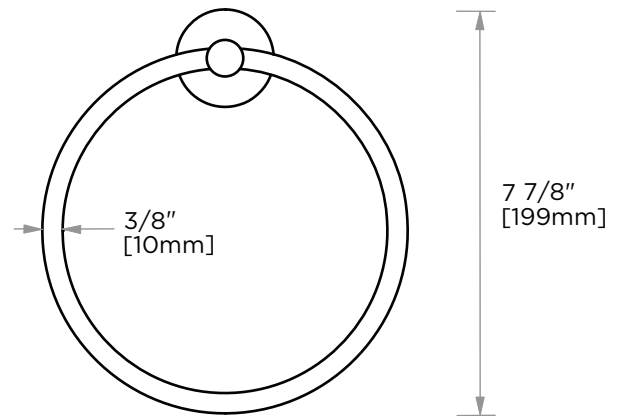

BUILDERS SERIES

353

TOWEL RING
353460

PRODUCT NAME: TOWEL RING

PRODUCT CODE: 353460

MATERIAL: All-brass construction

KEY FEATURES: Round, Contemporary design.
Brass product at a builders budget.

STOCKED FINISHES:

NOTE: Dimensions and specifications are subject to change without notice.