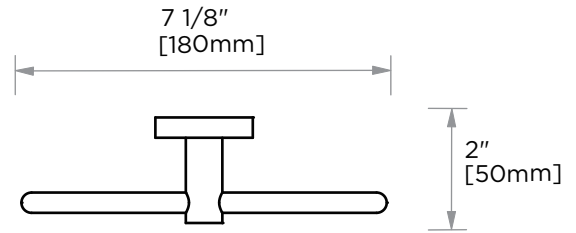

BUILDERS SERIES

353

TOWEL RING
353460

PRODUCT NAME: TOWEL RING

PRODUCT CODE: 353460

MATERIAL: All-brass construction

KEY FEATURES: Round, Contemporary design.
Brass product at a builders budget.

STOCKED FINISHES:

NOTE: Dimensions and specifications are subject to change without notice.