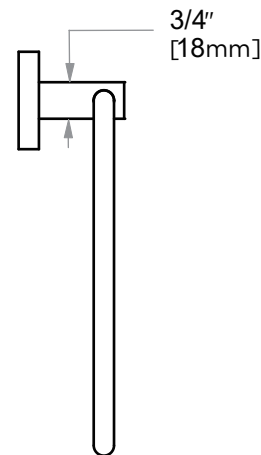

BUILDERS SERIES

353

TOWEL RING
353460

PRODUCT NAME: TOWEL RING

PRODUCT CODE: 353460

MATERIAL: All-brass construction

KEY FEATURES: Round, Contemporary design.
Brass product at a builders budget.

STOCKED FINISHES:

NOTE: Dimensions and specifications are subject to change without notice.