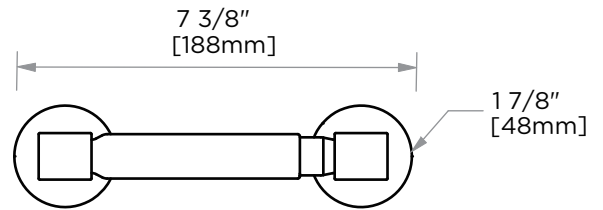

BUILDERS SERIES

353

TISSUE HOLDER
353158

PRODUCT NAME: TISSUE HOLDER

PRODUCT CODE: 353158

MATERIAL: All-brass construction

KEY FEATURES: Round, Contemporary design.
Brass product at a builders budget.

STOCKED FINISHES:

NOTE: Dimensions and specifications are subject to change without notice.