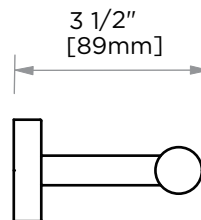

BUILDERS SERIES

353

TISSUE HOLDER
353158

PRODUCT NAME: TISSUE HOLDER

PRODUCT CODE: 353158

MATERIAL: All-brass construction

KEY FEATURES: Round, Contemporary design.
Brass product at a builders budget.

STOCKED FINISHES:

NOTE: Dimensions and specifications are subject to change without notice.