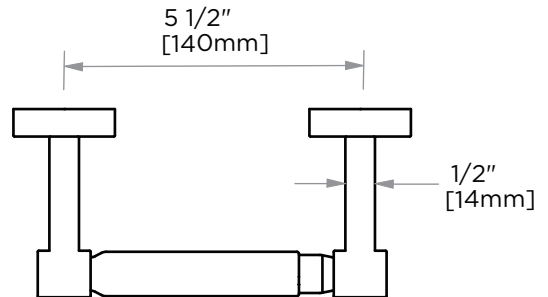

BUILDERS SERIES

353

TISSUE HOLDER
353158

PRODUCT NAME: TISSUE HOLDER

PRODUCT CODE: 353158

MATERIAL: All-brass construction

KEY FEATURES: Round, Contemporary design.
Brass product at a builders budget.

STOCKED FINISHES:

NOTE: Dimensions and specifications are subject to change without notice.