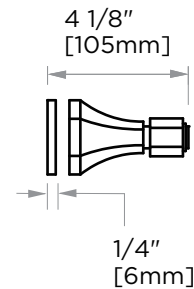

PISA COLLECTION
SINGLE SHOWER
DOOR HANDLE
3427524

PRODUCT NAME: SINGLE SHOWER DOOR HANDLE

PRODUCT CODE: 3427524

MATERIAL: All-brass construction

KEY FEATURES: Classic Art Deco take on a traditional design

NOTE: Dimensions and specifications are subject to change without notice.

HANDLES INFO

Components Included		
①	Handle	X1
②	Set Screw M6	X2
③	Fixing Bracket	X2
④	Rubber Gasket	X4

Mounting Kits Included		
	X1	Allen Key

GLASS INFO

Glass Hole C-C Distance		
A	8"/203mm	8" Shower Door Handle
	12"/305mm	12" Shower Door Handle
	18"/457mm	18" Shower Door Handle
	24"/610mm	24" Shower Door Handle
	36"/914mm	36" Shower Door Handle
B	1/2" (12mm)	Glass Hole Diameter
C	6-12mm	Glass Thickness

* Can be used with extension kit for thicker doors

NOTE: Dimensions and specifications are subject to change without notice.