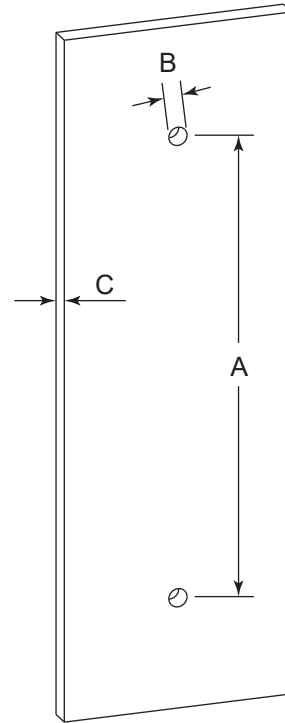

PISA COLLECTION
SINGLE SHOWER
DOOR HANDLE
3427524

PRODUCT NAME: SINGLE SHOWER DOOR HANDLE

PRODUCT CODE: 3427524

MATERIAL: All-brass construction

KEY FEATURES: Classic Art Deco take on a traditional design

NOTE: Dimensions and specifications are subject to change without notice.

HANDLES INFO

Components Included		
①	Handle	X1
②	Set Screw M6	X2
③	Fixing Bracket	X2
④	Rubber Gasket	X4

Mounting Kits Included		
	X1	Allen Key

GLASS INFO

Glass Hole C-C Distance		
A	8"/203mm	8" Shower Door Handle
	12"/305mm	12" Shower Door Handle
	18"/457mm	18" Shower Door Handle
	24"/610mm	24" Shower Door Handle
	36"/914mm	36" Shower Door Handle
B	1/2" (12mm)	Glass Hole Diameter
C	6-12mm	Glass Thickness