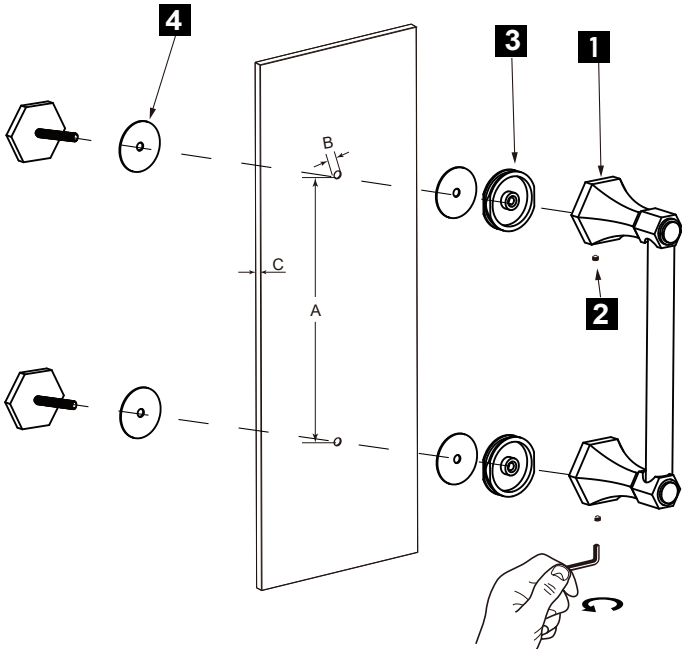

PISA COLLECTION
SINGLE SHOWER
DOOR HANDLE
3427524

PRODUCT NAME: SINGLE SHOWER DOOR HANDLE

PRODUCT CODE: 3427524

MATERIAL: All-brass construction

KEY FEATURES: Classic Art Deco take on a traditional design

NOTE: Dimensions and specifications are subject to change without notice.

HANDLES INFO

Components Included		
①	Handle	X1
②	Set Screw M6	X2
③	Fixing Bracket	X2
④	Rubber Gasket	X4

Mounting Kits Included		
	X1	Allen Key

GLASS INFO

Glass Hole C-C Distance		
A	8"/203mm	8" Shower Door Handle
	12"/305mm	12" Shower Door Handle
	18"/457mm	18" Shower Door Handle
	24"/610mm	24" Shower Door Handle
	36"/914mm	36" Shower Door Handle
B	1/2" (12mm)	Glass Hole Diameter
C	6-12mm	Glass Thickness