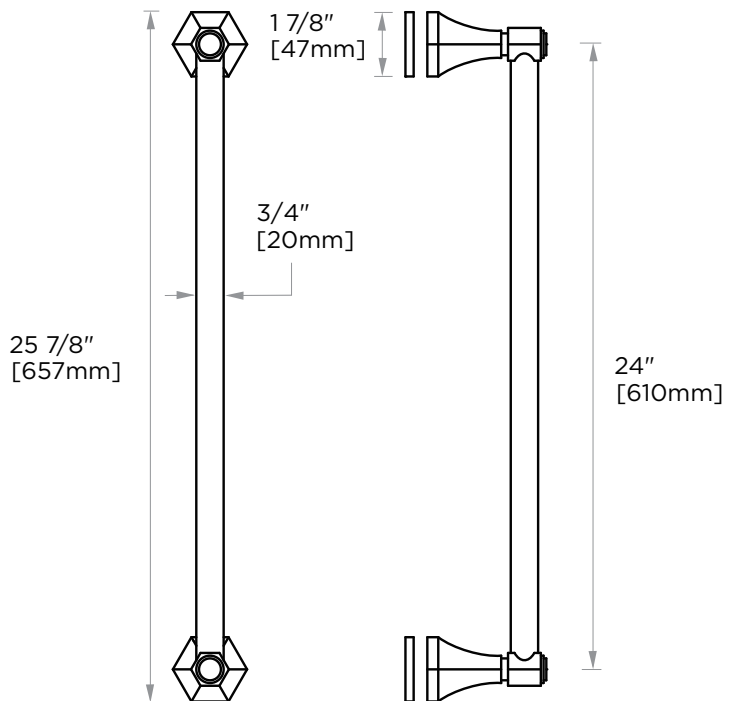

PISA COLLECTION
SINGLE SHOWER
DOOR HANDLE
3427524

PRODUCT NAME: SINGLE SHOWER DOOR HANDLE

PRODUCT CODE: 3427524

MATERIAL: All-brass construction

KEY FEATURES: Classic Art Deco take on a traditional design

NOTE: Dimensions and specifications are subject to change without notice.

HANDLES INFO

Components Included		
①	Handle	X1
②	Set Screw M6	X2
③	Fixing Bracket	X2
④	Rubber Gasket	X4

Mounting Kits Included		
	X1	Allen Key

GLASS INFO

Glass Hole C-C Distance		
A	8"/203mm	8" Shower Door Handle
	12"/305mm	12" Shower Door Handle
	18"/457mm	18" Shower Door Handle
	24"/610mm	24" Shower Door Handle
	36"/914mm	36" Shower Door Handle
B	1/2" (12mm)	Glass Hole Diameter
C	6-12mm	Glass Thickness

* Can be used with extension kit for thicker doors

NOTE: Dimensions and specifications are subject to change without notice.