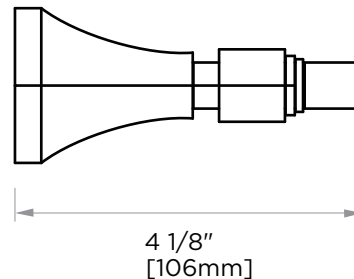

NOTE: Dimensions and specifications are subject to change without notice.