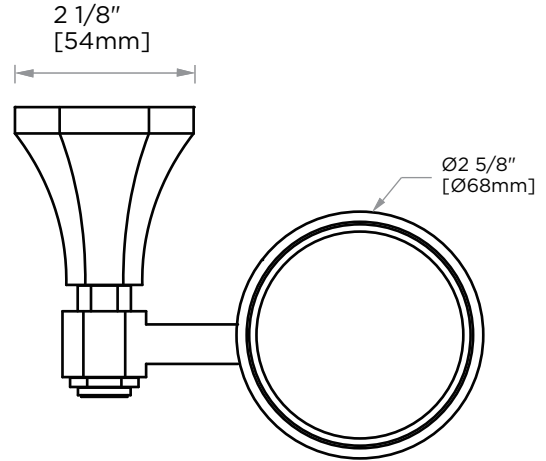

PISA COLLECTION
SOAP DISH
342650

PRODUCT NAME: SOAP DISH

PRODUCT CODE: 342650

MATERIAL: All-brass construction

KEY FEATURES: Classic Art Deco take on a traditional design

STOCKED FINISHES:

- Polished Chrome (99)
- Brushed Nickel (81)
- Polished Nickel (68)