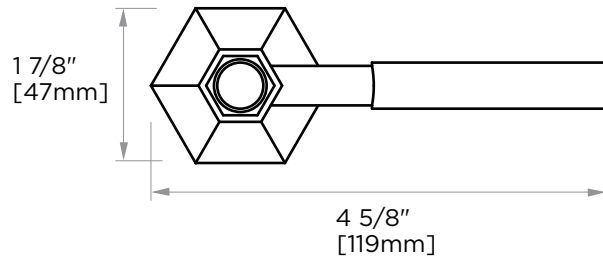

PISA COLLECTION
SOAP DISH
342650

PRODUCT NAME: SOAP DISH

PRODUCT CODE: 342650

MATERIAL: All-brass construction

KEY FEATURES: Classic Art Deco take on a traditional design

STOCKED FINISHES:

- Polished Chrome (99)
- Brushed Nickel (81)
- Polished Nickel (68)