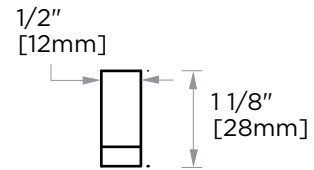

**MUNICH COLLECTION**  
**CABINET PULL 8"**  
288708

**PRODUCT NAME:** CABINET PULL 8"

**PRODUCT CODE:** 288708

**MATERIAL:** All-brass construction

**KEY FEATURES:** Contemporary design.  
Strong rectangular shapes,  
balanced by slender linear lines.