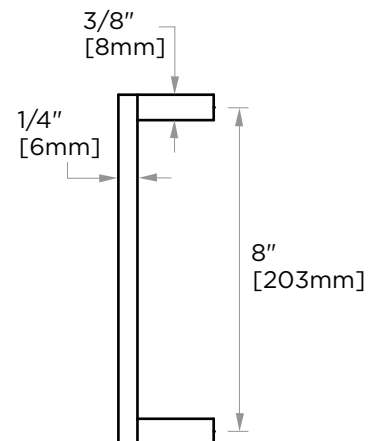

WARRANTY:

Lifetime Limited (Residential Use)
One Year (Commercial Use)

NOTE: Dimensions and specifications are subject to change without notice.