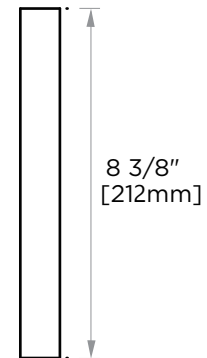

WARRANTY:

Lifetime Limited (Residential Use)
One Year (Commercial Use)

NOTE: Dimensions and specifications are subject to change without notice.