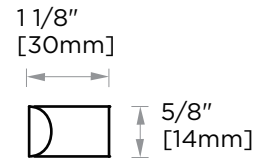

LISBON COLLECTION CABINET PULL 8" 277708

PRODUCT NAME: CABINET PULL 8"

PRODUCT CODE: 277708

MATERIAL: All-brass construction

KEY FEATURES: Contemporary design. Square base with clean and elongated lines.

STOCKED FINISHES: