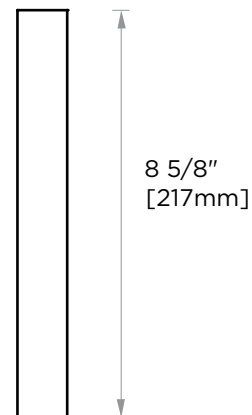

LISBON COLLECTION CABINET PULL 8" 277708

PRODUCT NAME: CABINET PULL 8"

PRODUCT CODE: 277708

MATERIAL: All-brass construction

KEY FEATURES: Contemporary design. Square base with clean and elongated lines.

STOCKED FINISHES:

NOTE: Dimensions and specifications are subject to change without notice.