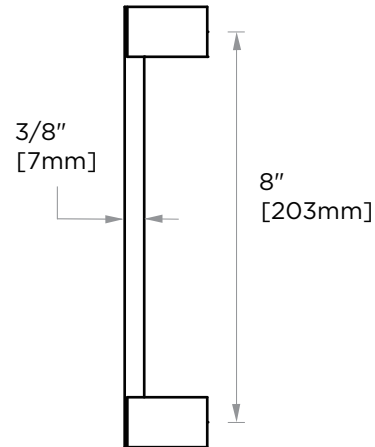

LISBON COLLECTION CABINET PULL 8" 277708

PRODUCT NAME: CABINET PULL 8"

PRODUCT CODE: 277708

MATERIAL: All-brass construction

KEY FEATURES: Contemporary design. Square base with clean and elongated lines.

STOCKED FINISHES:

NOTE: Dimensions and specifications are subject to change without notice.