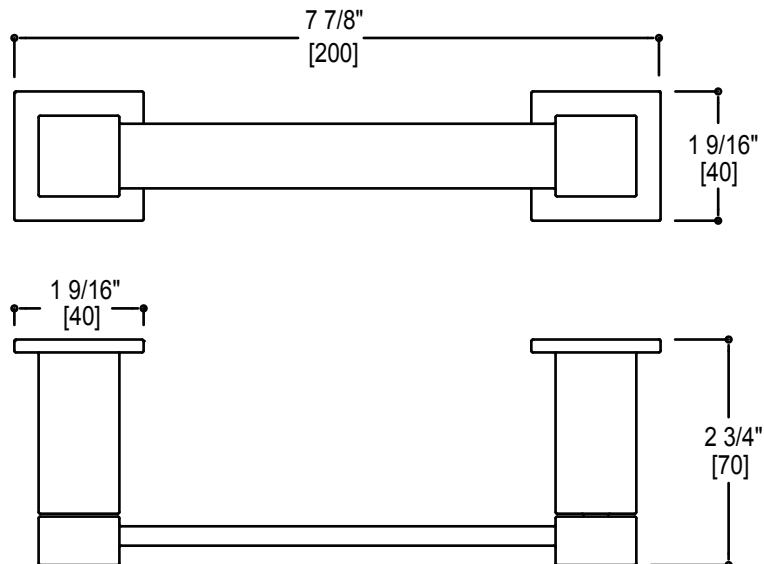

Note: Dimensions and specifications are subject to change without notice.