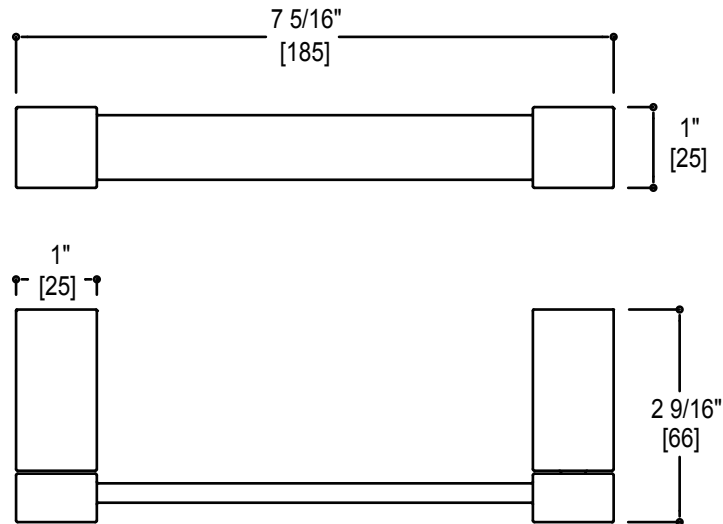

Note: Dimensions and specifications are subject to change without notice.