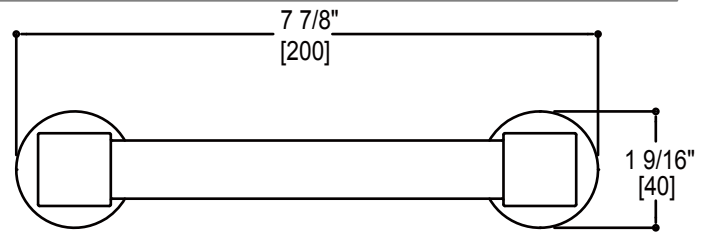

**LISBON COLLECTION**

Large Square Rosette  
277SQLG 45X12mm

Small Round Rosette  
137RDSM 40X4mm

Large Round Rosette  
137RDLG 48X10mm