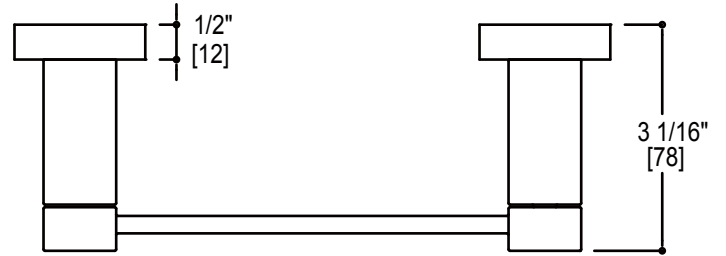

**LISBON COLLECTION**

Large Square Rosette  
277SQLG 45X12mm

Small Round Rosette  
137RDSM 40X4mm

Large Round Rosette  
137RDLG 48X10mm