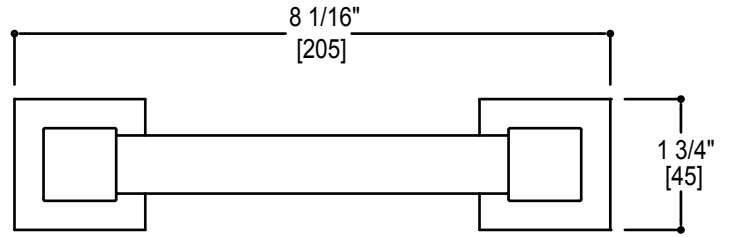

**LISBON COLLECTION**

Large Square Rosette  
277SQLG 45X12mm

Small Round Rosette  
137RDSM 40X4mm

Large Round Rosette  
137RDLG 48X10mm