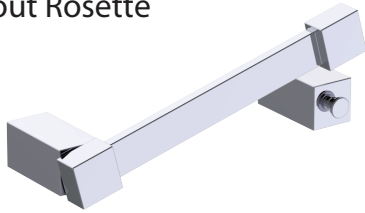

## LISBON COLLECTION

Pivot Tissue Holder

Model 277158

Includes Rosette : 40X4mm

Without Rosette

With Rosette

### FEATURES

- Concealed double mounting
- Pivot & lock mechanism
- Modern styling
- Durable finishes
- Concealed installation