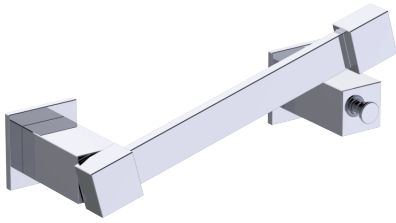

## LISBON COLLECTION

Pivot Tissue Holder

Model 277158

Includes Rosette : 40X4mm

Without Rosette

With Rosette

### FEATURES

- Concealed double mounting
- Pivot & lock mechanism
- Modern styling
- Durable finishes
- Concealed installation