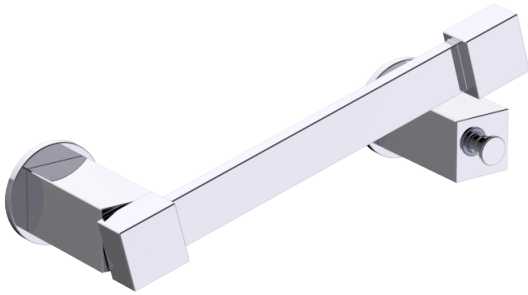

Small Round Rosette
137RDSM 40X4mm