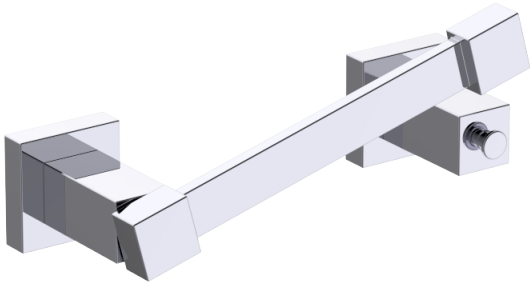

Rosettes stocked In: Polished Chrome, Brushed Nickel, Polished Nickel, Matte Black. See Page 1 for Special Finishes.

LISBON COLLECTION

Large Square Rosette
277SQLG 45X12mm