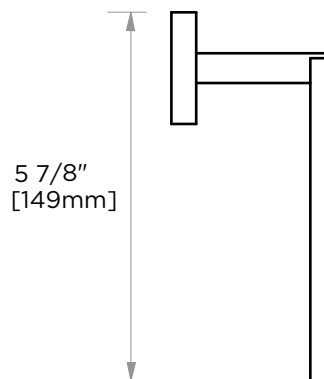

## TOWEL RING 266464

**PRODUCT NAME:** TOWEL RING

**PRODUCT CODE:** 266464

**MATERIAL:** All-brass construction

**KEY FEATURES:** Straight and sleek rectangular design.  
Brass product at a builders budget.

NOTE: Dimensions and specifications are subject to change without notice.