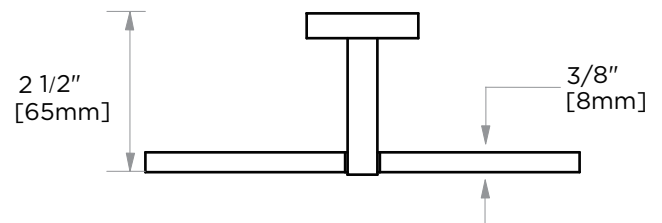

## TOWEL RING 266464

**PRODUCT NAME:** TOWEL RING

**PRODUCT CODE:** 266464

**MATERIAL:** All-brass construction

**KEY FEATURES:** Straight and sleek rectangular design.  
Brass product at a builders budget.

NOTE: Dimensions and specifications are subject to change without notice.