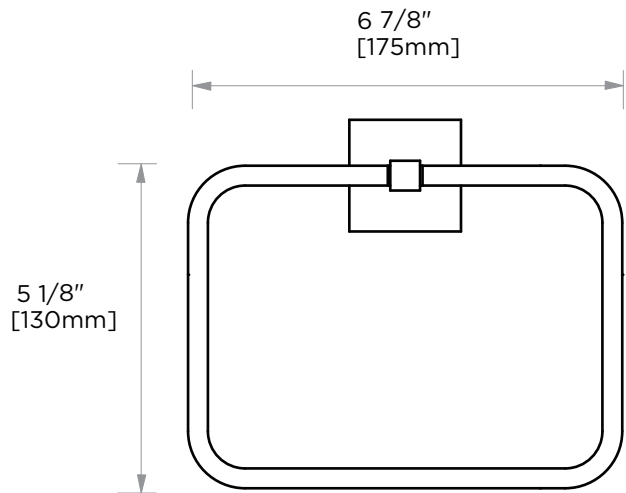

## TOWEL RING 266464

**PRODUCT NAME:** TOWEL RING

**PRODUCT CODE:** 266464

**MATERIAL:** All-brass construction

**KEY FEATURES:** Straight and sleek rectangular design.  
Brass product at a builders budget.

NOTE: Dimensions and specifications are subject to change without notice.