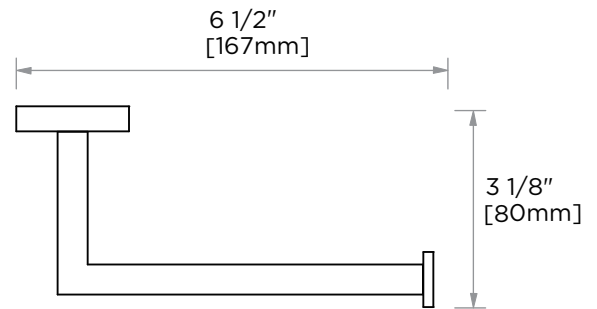

### TISSUE HOLDER 266151

**PRODUCT NAME:** TISSUE HOLDER

**PRODUCT CODE:** 266151

**MATERIAL:** All-brass construction

**KEY FEATURES:** Straight and sleek rectangular design.  
Brass product at a builders budget.