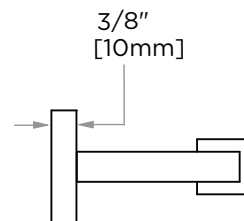

WARRANTY:

Lifetime Limited (Residential Use)
One Year (Commercial Use)

NOTE: Dimensions and specifications are subject to change without notice.