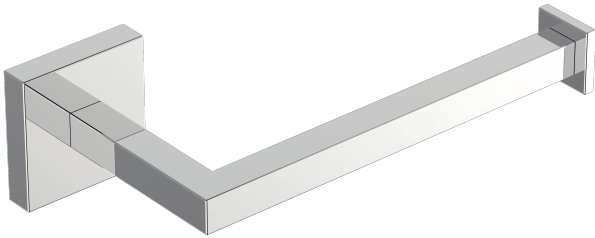

### TISSUE HOLDER 266151

**PRODUCT NAME:** TISSUE HOLDER

**PRODUCT CODE:** 266151

**MATERIAL:** All-brass construction

**KEY FEATURES:** Straight and sleek rectangular design.  
Brass product at a builders budget.