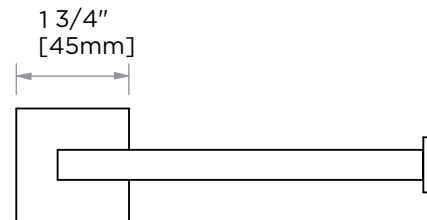

WARRANTY:

Lifetime Limited (Residential Use)
One Year (Commercial Use)

NOTE: Dimensions and specifications are subject to change without notice.