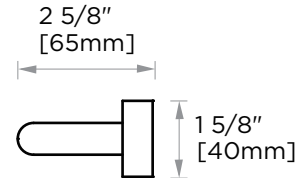

MADRID COLLECTION
TOWEL BAR 30"
262300

PRODUCT NAME: TOWEL BAR 30"

PRODUCT CODE: 262300

MATERIAL: All-brass construction

KEY FEATURES: Contemporary design.
Simple and straight forward lines.
Strong linear silhouette.

NOTE: Dimensions and specifications are subject to change without notice.