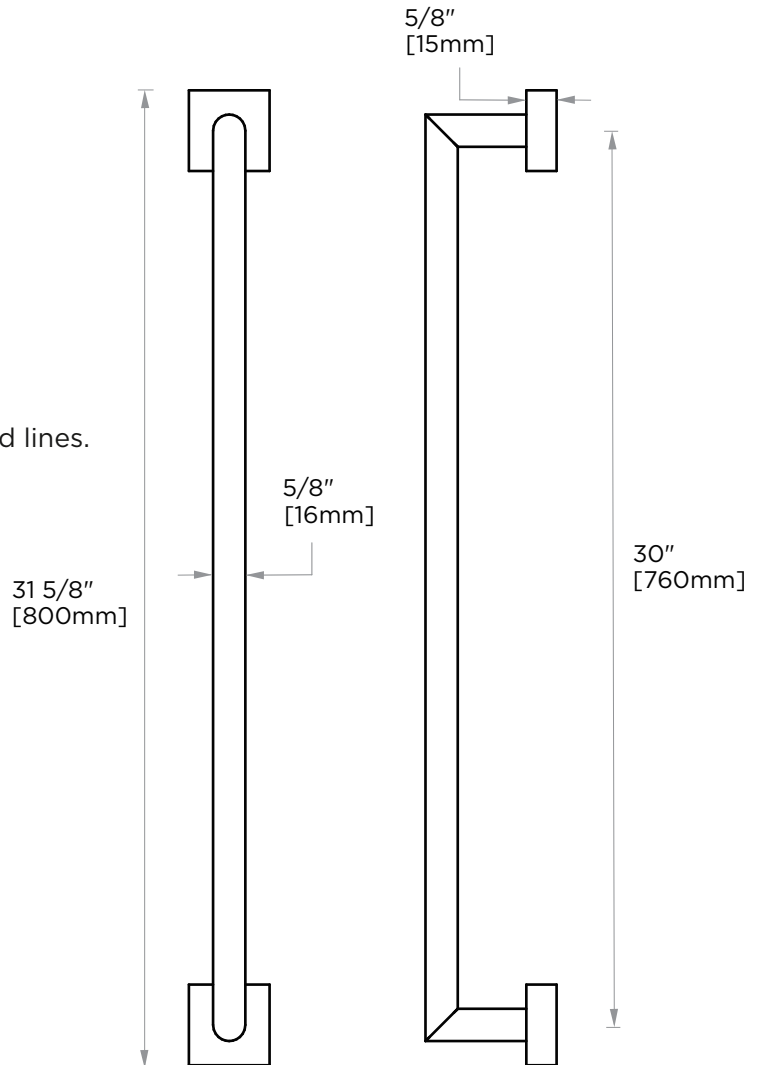

MADRID COLLECTION
TOWEL BAR 30"
262300

PRODUCT NAME: TOWEL BAR 30"

PRODUCT CODE: 262300

MATERIAL: All-brass construction

KEY FEATURES: Contemporary design.
Simple and straight forward lines.
Strong linear silhouette.

NOTE: Dimensions and specifications are subject to change without notice.