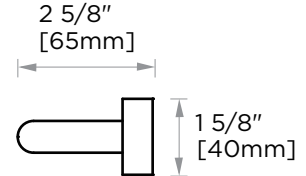

MADRID COLLECTION
TOWEL BAR 12"
262120

PRODUCT NAME: TOWEL BAR 12"

PRODUCT CODE: 262120

MATERIAL: All-brass construction

KEY FEATURES: Contemporary design.
Simple and straight forward lines.
Strong linear silhouette.

13 5/8"
[345mm]

NOTE: Dimensions and specifications are subject to change without notice.