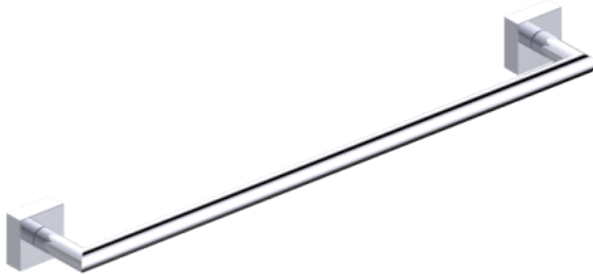

MADRID COLLECTION
TOWEL BAR 12"
262120

PRODUCT NAME: TOWEL BAR 12"

PRODUCT CODE: 262120

MATERIAL: All-brass construction

KEY FEATURES: Contemporary design.
Simple and straight forward lines.
Strong linear silhouette.

13 5/8"
[345mm]

NOTE: Dimensions and specifications are subject to change without notice.