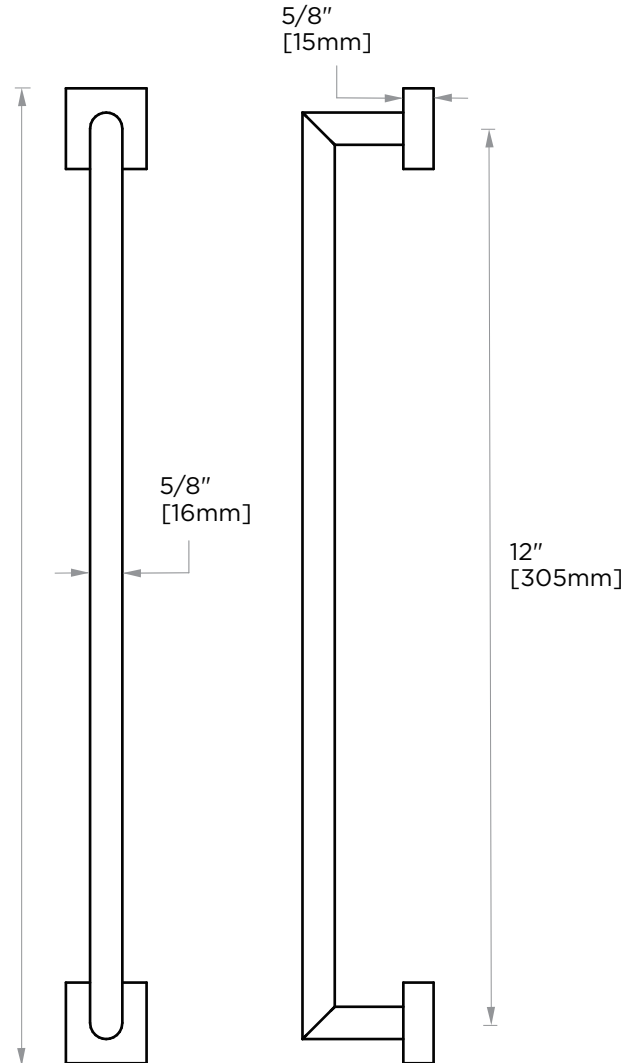

MADRID COLLECTION
TOWEL BAR 12"
262120

PRODUCT NAME: TOWEL BAR 12"

PRODUCT CODE: 262120

MATERIAL: All-brass construction

KEY FEATURES: Contemporary design.
Simple and straight forward lines.
Strong linear silhouette.

13 5/8"
[345mm]

NOTE: Dimensions and specifications are subject to change without notice.