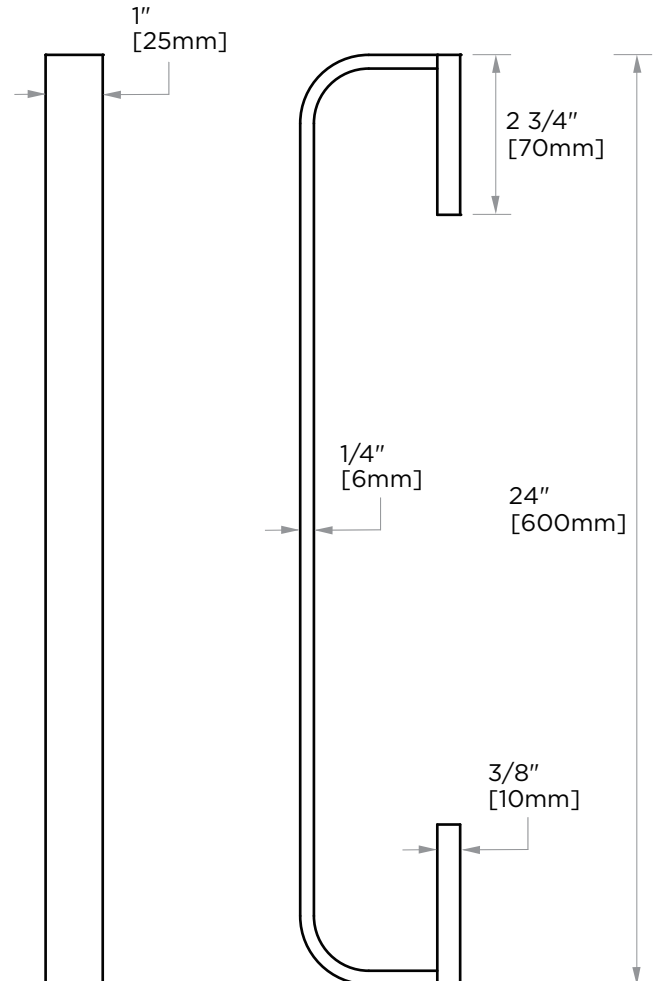

COLOGNE COLLECTION
TOWEL BAR 24"
255240

PRODUCT NAME: TOWEL BAR 24"

PRODUCT CODE: 255240

MATERIAL: All-brass construction

KEY FEATURES: Contemporary design with strong bold silhouette softened by the rounded corners and curved lines.

NOTE: Dimensions and specifications are subject to change without notice.